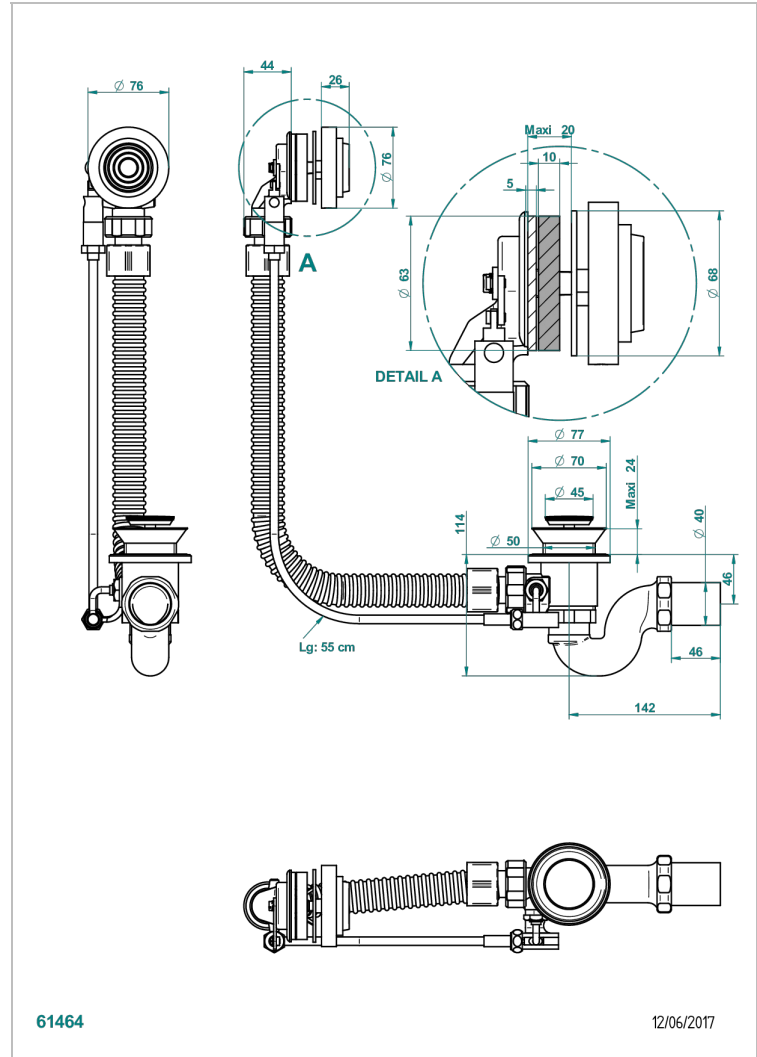

GRAND CENTRAL METAL

U9K-300

Complete bath pop-up waste -cable lg 55 cm

THG[®]
PARIS

CHARACTERISTIC

- Grand central Metal
- Complete bath pop-up waste -cable lg 55 cm

AVAILABLE FINITIONS

Blush PVD - H62
Brass color PVD - H49
Brown bronze color PVD - F33
Gold color PVD - H52
Graphite PVD - H64
Matt Umber PVD - H67