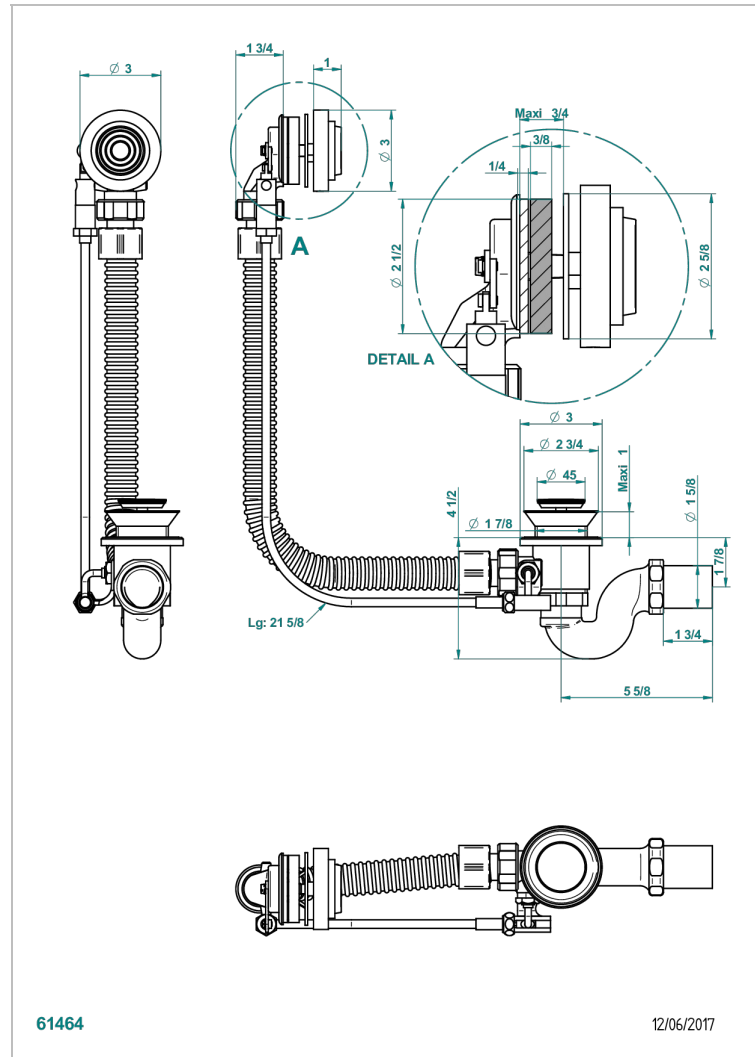

GRAND CENTRAL METAL

U9K-300

Complete bath pop-up waste -cable lg 55 cm

THG[®]
PARIS

CHARACTERISTIC

- Grand central Metal
- Complete bath pop-up waste -cable lg 55 cm

AVAILABLE FINITIONS

Blush PVD - H62
Brass color PVD - H49
Brown bronze color PVD - F33
Gold color PVD - H52
Graphite PVD - H64
Matt Umber PVD - H67