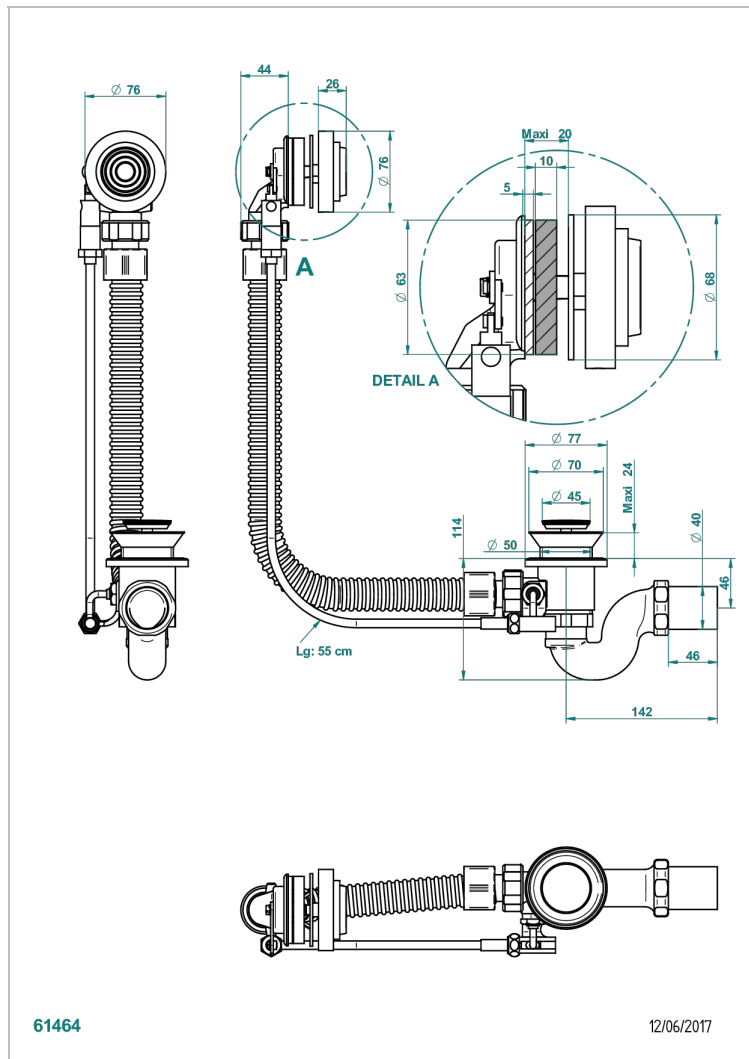

WEST COAST WHITE ONYX WITH LEVER HANDLES

U9H-300

Complete bath pop-up waste -cable lg 55 cm

61464

12/06/2017

CHARACTERISTIC

- West Coast White Onyx with lever handles
- Complete bath pop-up waste -cable lg 55 cm

Nickel color PVD - H55
Polished chrome (color finish) - A02
Umber PVD - H66