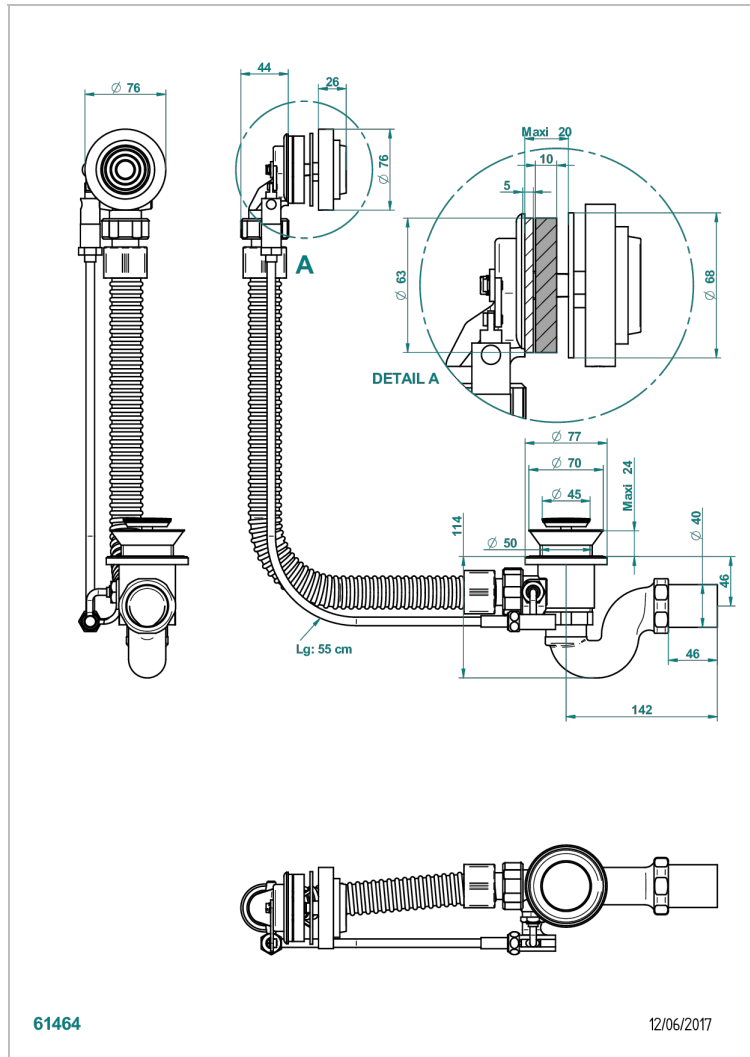

WEST COAST WHITE ONYX WITH LEVER HANDLES

U9H-300

浴缸自动分水器，管线长55厘米

特色

- West Coast White Onyx with lever handles
- 浴缸自动分水器，管线长55厘米

可选饰面

Blush PVD - H62
Graphite PVD - H64
Matt Umber PVD - H67
Matt blush PVD - H60
Matt graphite PVD - H65
PVD哑光棕铜 - F34