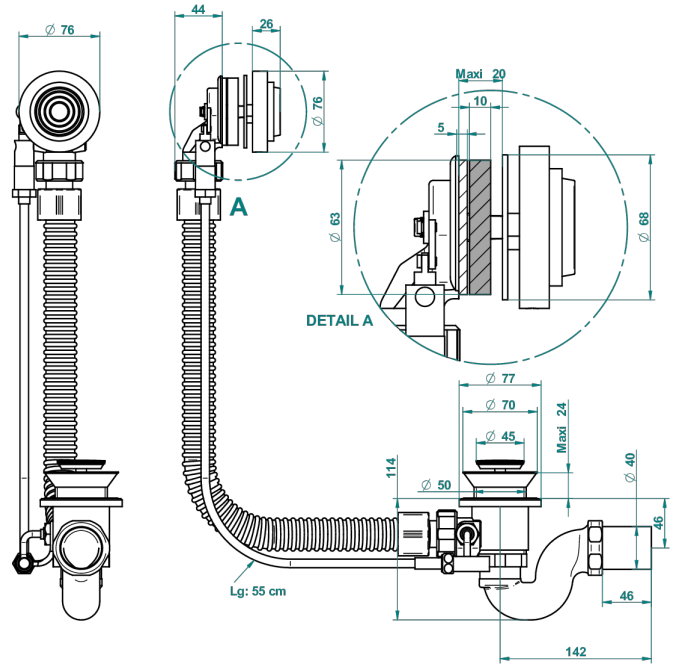

WEST COAST WHITE ONYX

U9G-300

Complete bath pop-up waste -cable lg 55 cm

THG[®]
PARIS

61464

12/06/2017

CHARACTERISTIC

- West Coast White Onyx
- Complete bath pop-up waste -cable lg 55 cm

Nickel color PVD - H55
Polished chrome (color finish) - A02
Umber PVD - H66