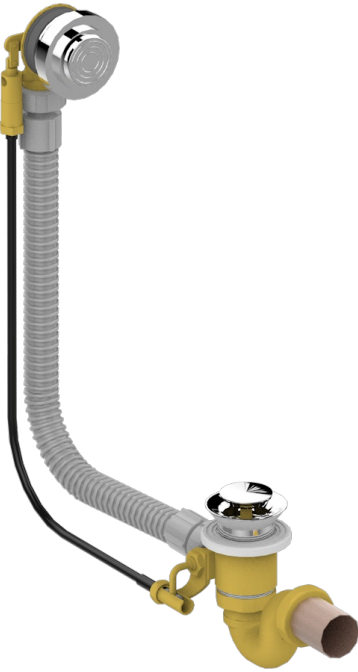

WEST COAST WHITE ONYX

U9G-300

Complete bath pop-up waste -cable lg 55 cm

THG[®]
PARIS

61464

12/06/2017

CHARACTERISTIC

- West Coast White Onyx
- Complete bath pop-up waste -cable lg 55 cm

AVAILABLE FINITIONS

Blush PVD - H62
Brass color PVD - H49
Brown bronze color PVD - F33
Gold color PVD - H52
Graphite PVD - H64
Matt Umber PVD - H67

Matt blush PVD - H60
Matt brass color PVD - H50
Matt brown bronze color PVD - F34
Matt gold color PVD - H53
Matt graphite PVD - H65
Matt nickel color PVD - H56

Nickel color PVD - H55
Polished chrome (color finish) - A02
Umber PVD - H66