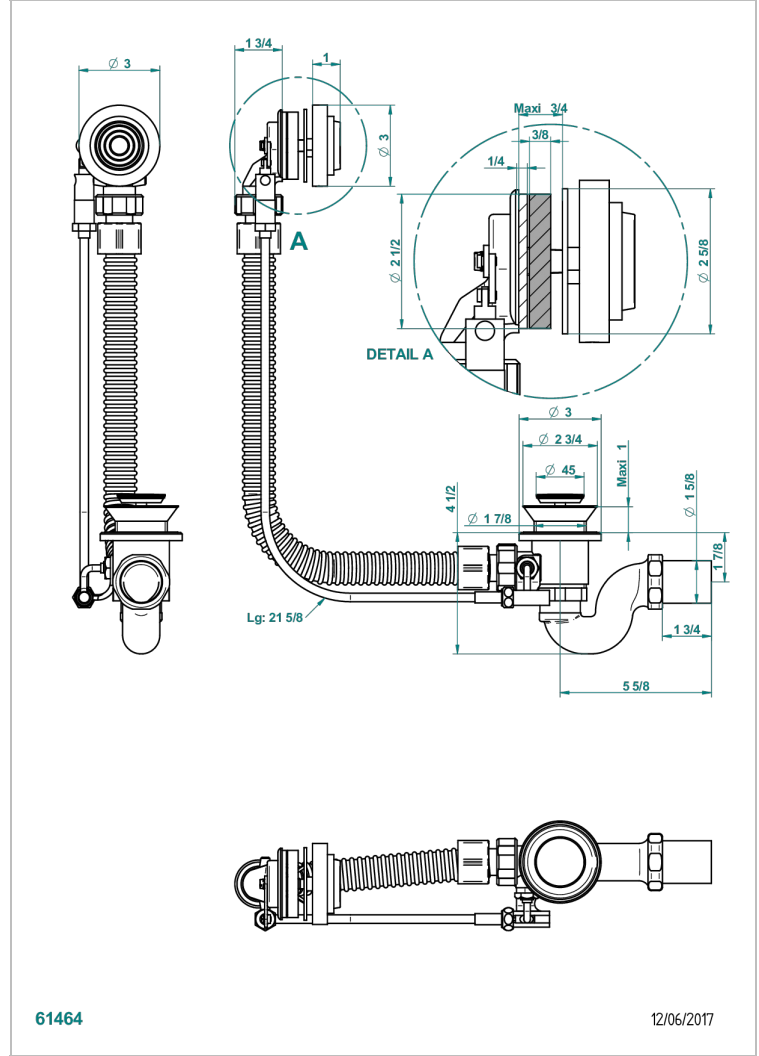

# WEST COAST WHITE ONYX

U9G-300

Complete bath pop-up waste -cable lg 55 cm

THG<sup>®</sup>  
PARIS

## CHARACTERISTIC

- West Coast White Onyx
- Complete bath pop-up waste -cable lg 55 cm

Nickel color PVD - H55  
Polished chrome (color finish) - A02  
Umber PVD - H66