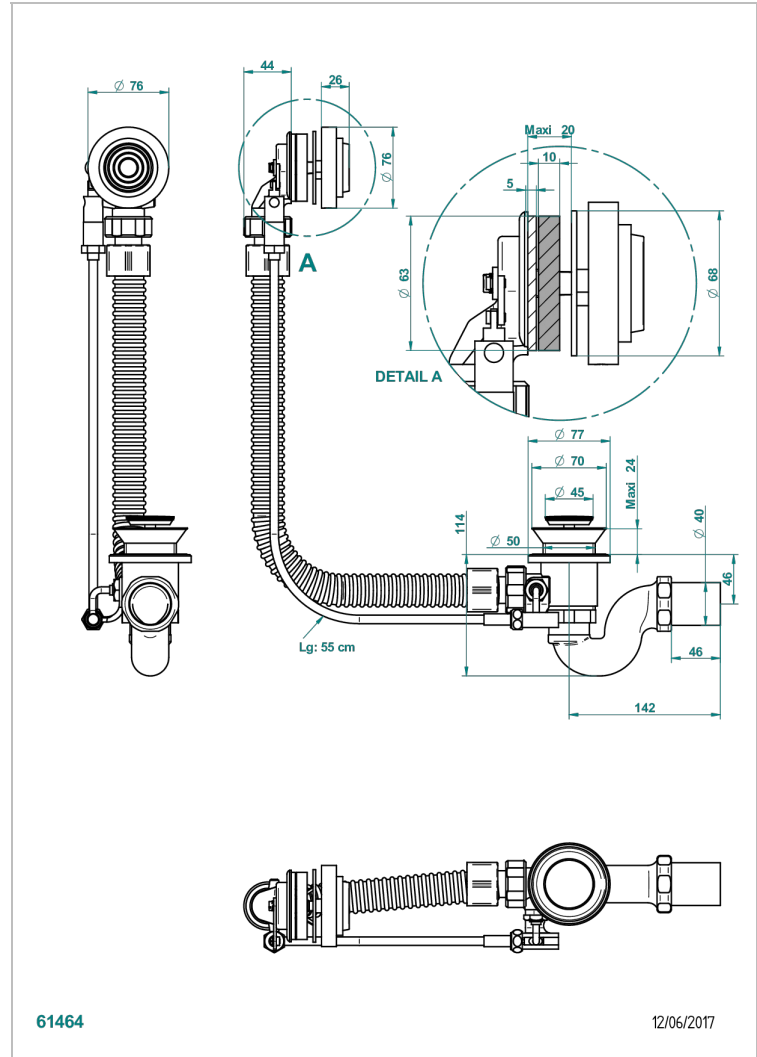

WEST COAST BLACK ONYX WITH LEVER

U9F-300

Complete bath pop-up waste -cable lg 55 cm

THG[®]
PARIS

61464

12/06/2017

CHARACTERISTIC

- West Coast Black Onyx with lever
- Complete bath pop-up waste -cable lg 55 cm

Nickel color PVD - H55
Polished chrome (color finish) - A02
Umber PVD - H66