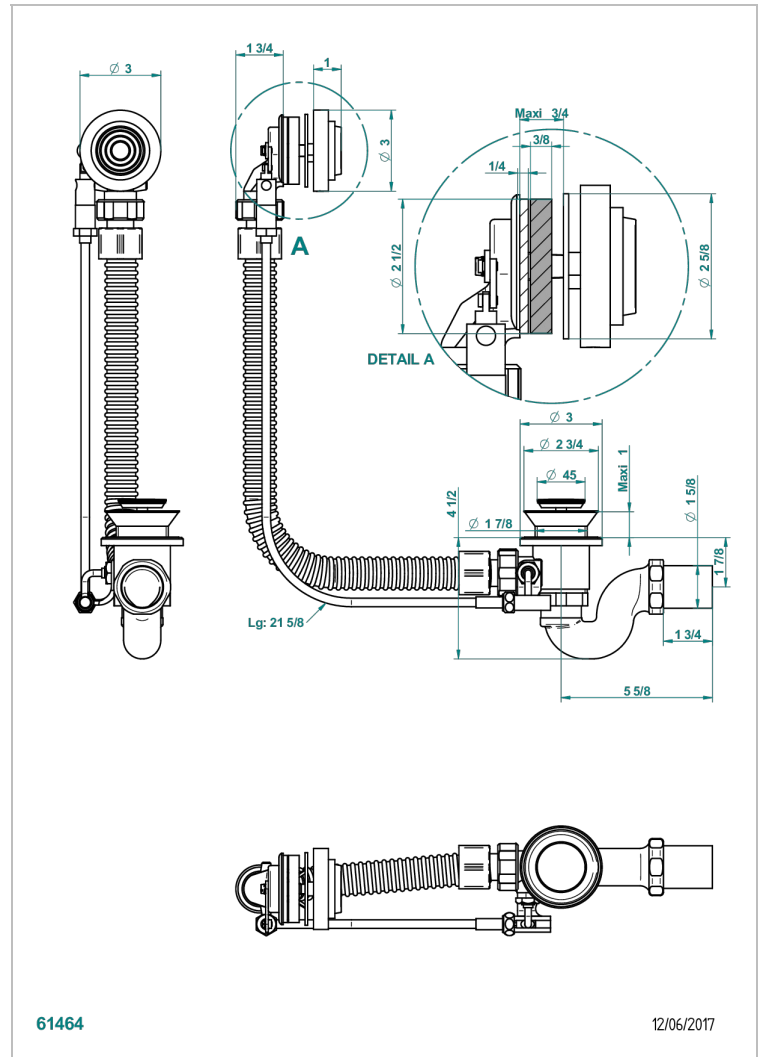

WEST COAST BLACK ONYX WITH LEVER

U9F-300

Complete bath pop-up waste -cable lg 55 cm

THG[®]
PARIS

CHARACTERISTIC

- West Coast Black Onyx with lever
- Complete bath pop-up waste -cable lg 55 cm

AVAILABLE FINITIONS

Nickel color PVD - H55
Polished chrome (color finish) - A02
Umber PVD - H66