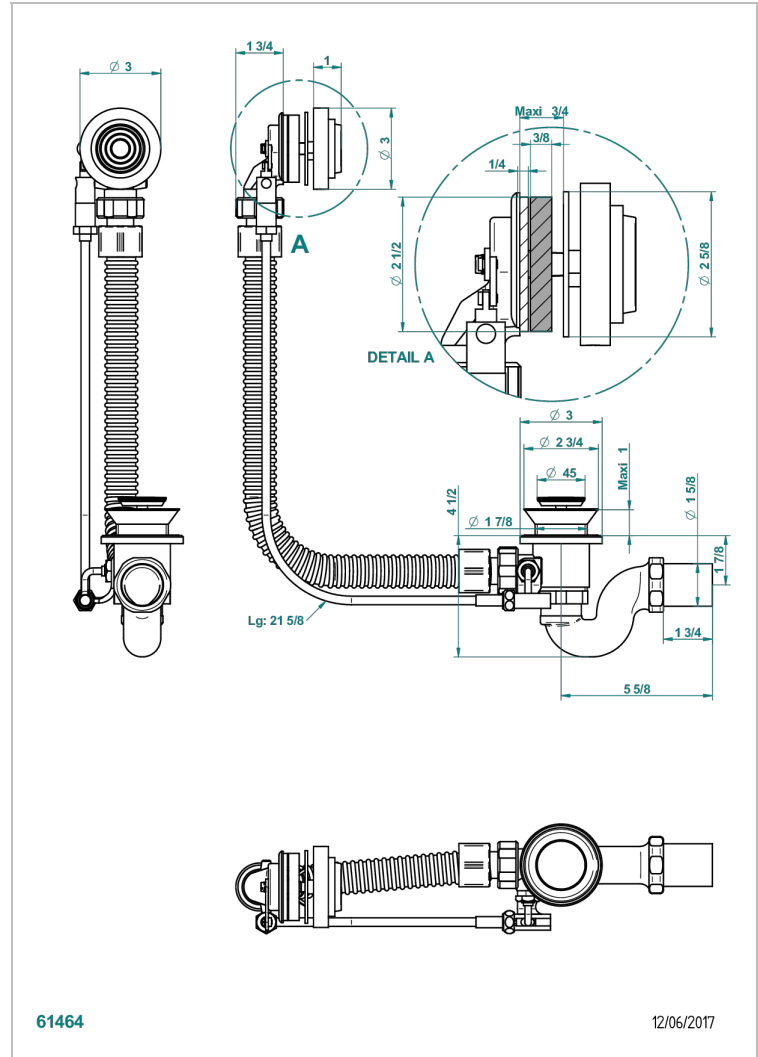

WEST COAST BLACK ONYX WITH LEVER

U9F-300

浴缸自动分水器，管线长55厘米

THG[®]
PARIS

特色

- West Coast Black Onyx with lever
- 浴缸自动分水器，管线长55厘米

可选饰面

Blush PVD - H62
Graphite PVD - H64
Matt Umber PVD - H67
Matt blush PVD - H60
Matt graphite PVD - H65
PVD哑光棕铜 - F34