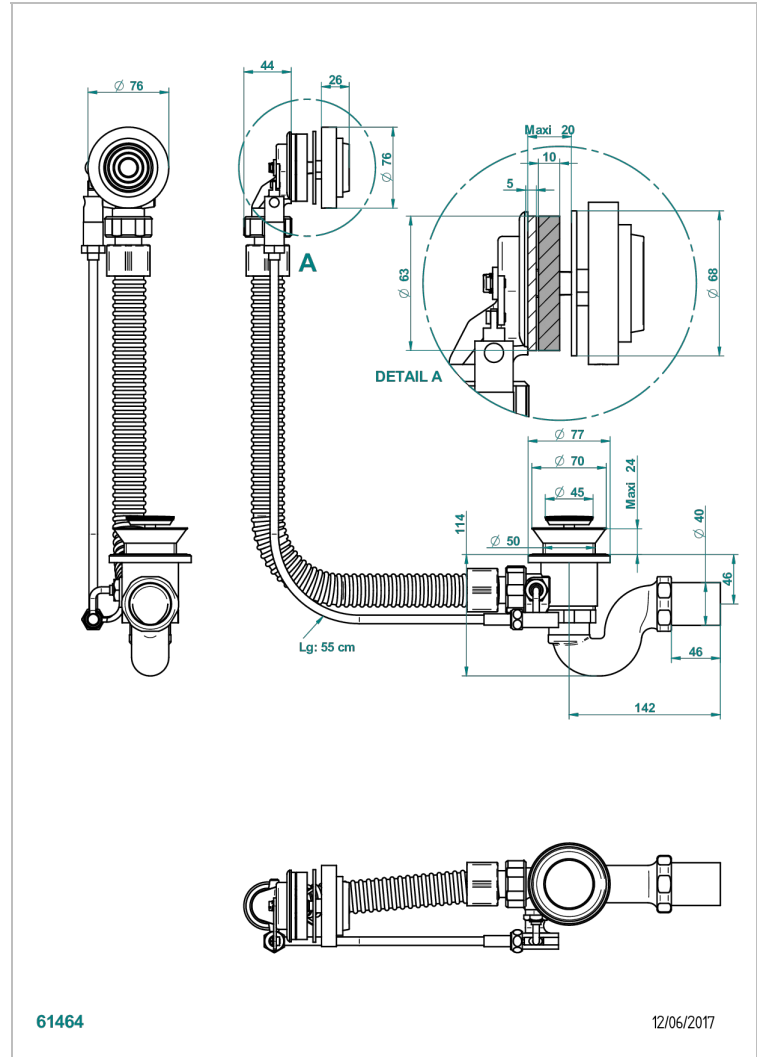

WEST COAST BLACK ONYX

U9E-300

Complete bath pop-up waste -cable lg 55 cm

THG[®]
PARIS

61464

12/06/2017

CHARACTERISTIC

- West Coast Black Onyx
- Complete bath pop-up waste -cable lg 55 cm

Nickel color PVD - H55
Polished chrome (color finish) - A02
Umber PVD - H66