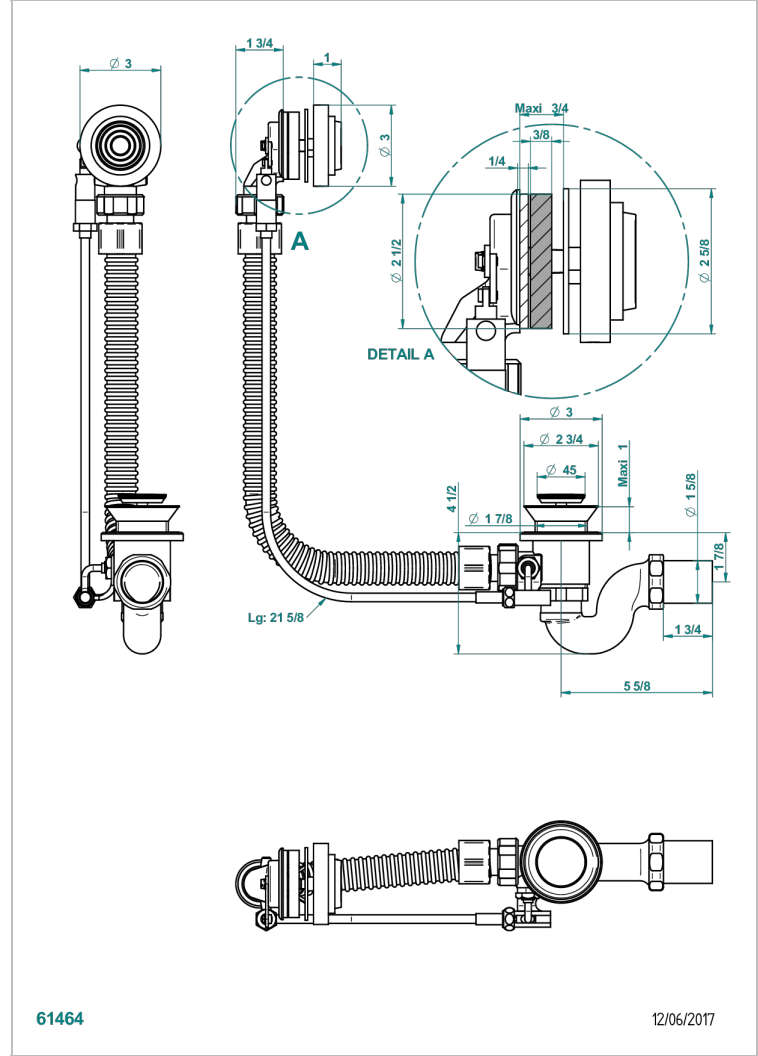

WEST COAST BLACK ONYX

U9E-300

Complete bath pop-up waste -cable lg 55 cm

THG[®]
PARIS

61464

12/06/2017

CHARACTERISTIC

- West Coast Black Onyx
- Complete bath pop-up waste -cable lg 55 cm

Nickel color PVD - H55
Polished chrome (color finish) - A02
Umber PVD - H66