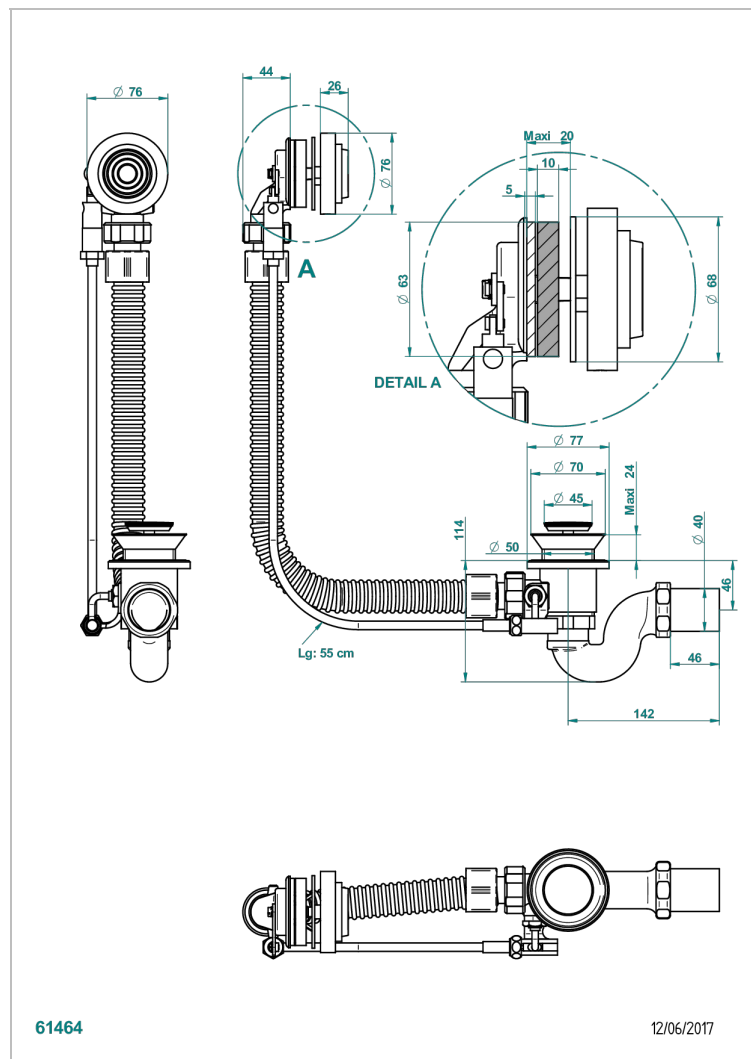

# WEST COAST WITH GUILLOCHE DECOR WITH LEVER

U9D-300

Desagüe automatico de bañera lg 55 cm

## CARACTERÍSTICAS

- West coast with Guilloché decor with lever
- Desagüe automatico de bañera lg 55 cm