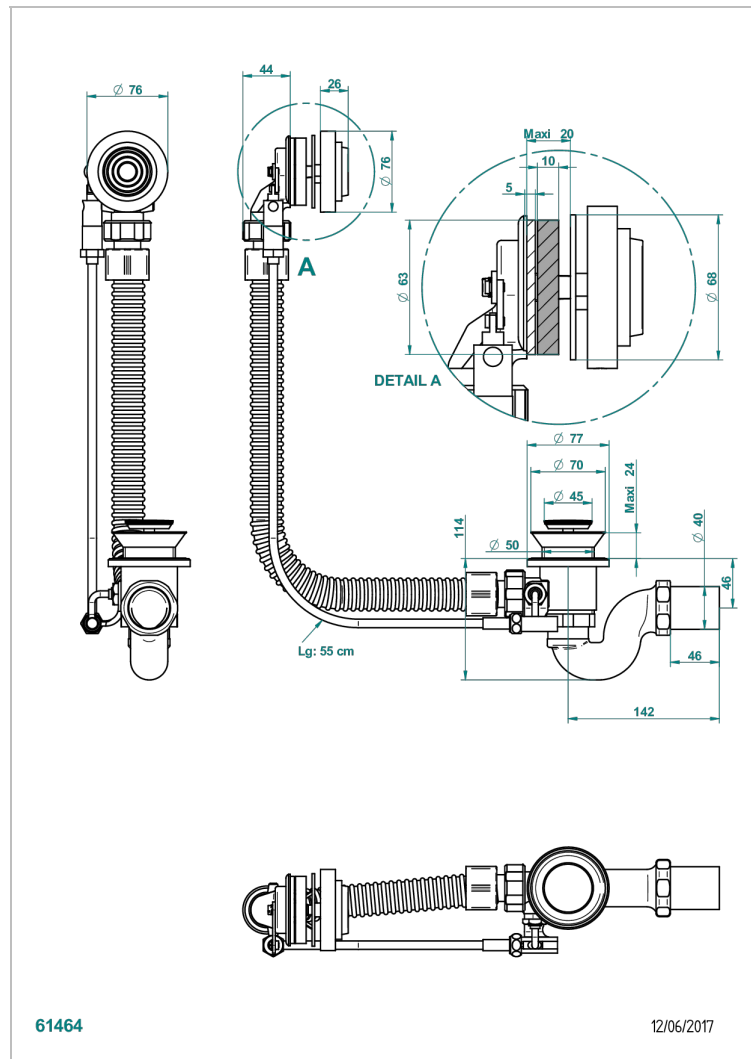

# WEST COAST WITH GUILLOCHE DECOR WITH LEVER

U9D-300

Desagüe automatico de bañera lg 55 cm

## CARACTERÍSTICAS

- West coast with Guilloché decor with lever
- Desagüe automatico de bañera lg 55 cm