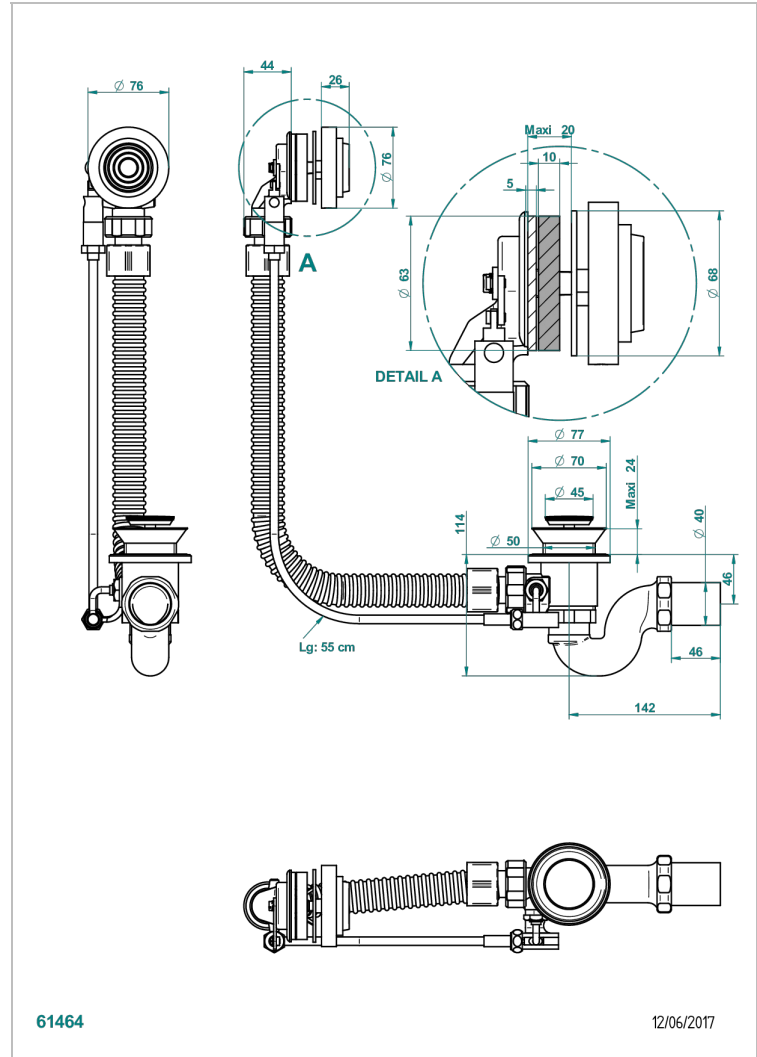

# WEST COAST WITH GUILLOCHE DECOR WITH LEVER

U9D-300

Complete bath pop-up waste -cable lg 55 cm

61464

12/06/2017

## CHARACTERISTIC

- West coast with Guilloché decor with lever
- Complete bath pop-up waste -cable lg 55 cm

Nickel color PVD - H55  
Polished chrome (color finish) - A02  
Umber PVD - H66