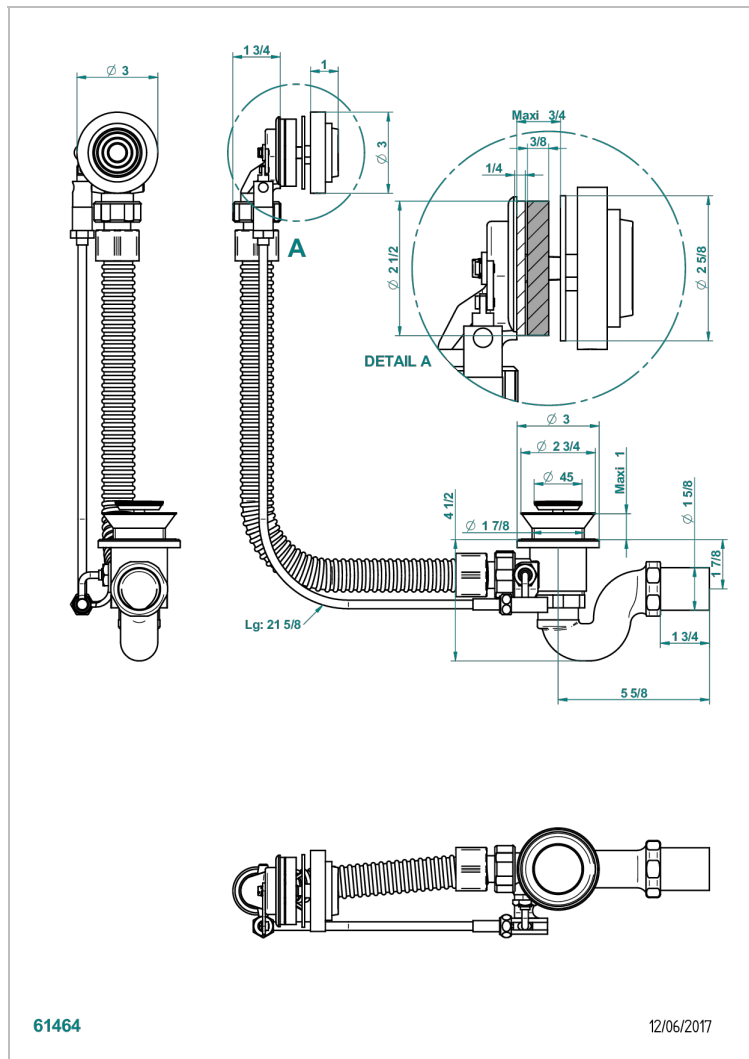

WEST COAST WITH GUILLOCHE DECOR WITH LEVER

U9D-300

Complete bath pop-up waste -cable lg 55 cm

CHARACTERISTIC

- West coast with Guilloché decor with lever
- Complete bath pop-up waste -cable lg 55 cm

AVAILABLE FINITIONS

Nickel color PVD - H55
Polished chrome (color finish) - A02
Umber PVD - H66