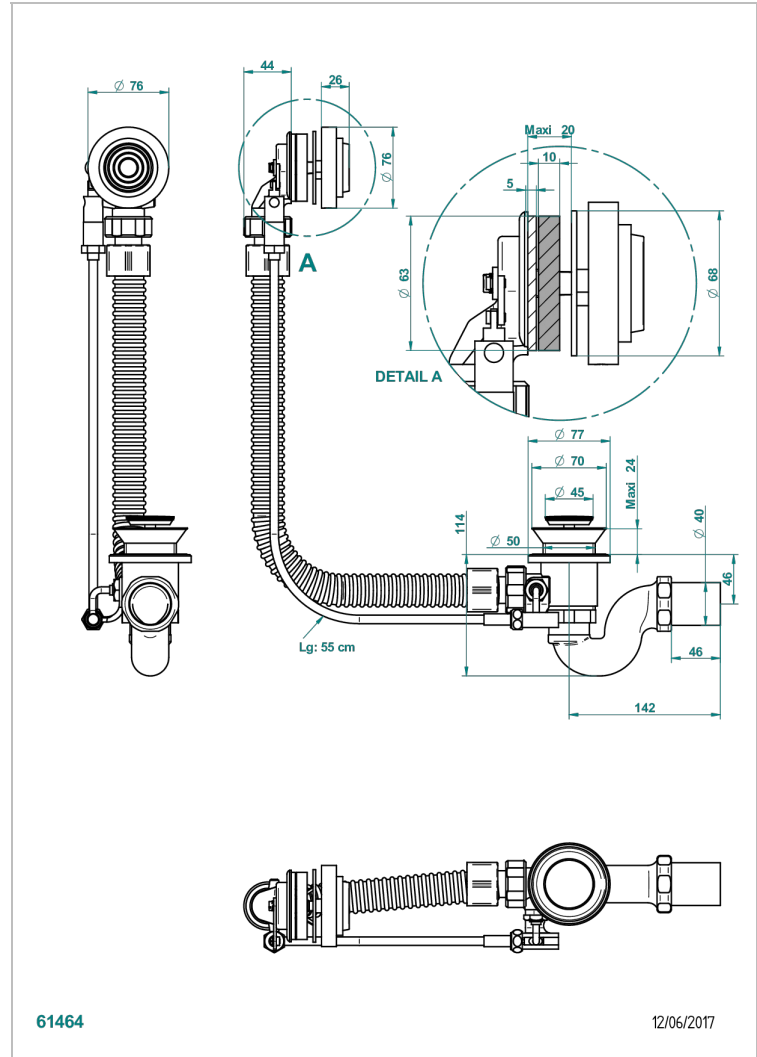

WEST COAST WITH GUILLOCHE DECOR

U9C-300

Complete bath pop-up waste -cable lg 55 cm

THG[®]
PARIS

61464

12/06/2017

CHARACTERISTIC

- West coast with Guilloché decor
- Complete bath pop-up waste -cable lg 55 cm

Nickel color PVD - H55
Polished chrome (color finish) - A02
Umber PVD - H66