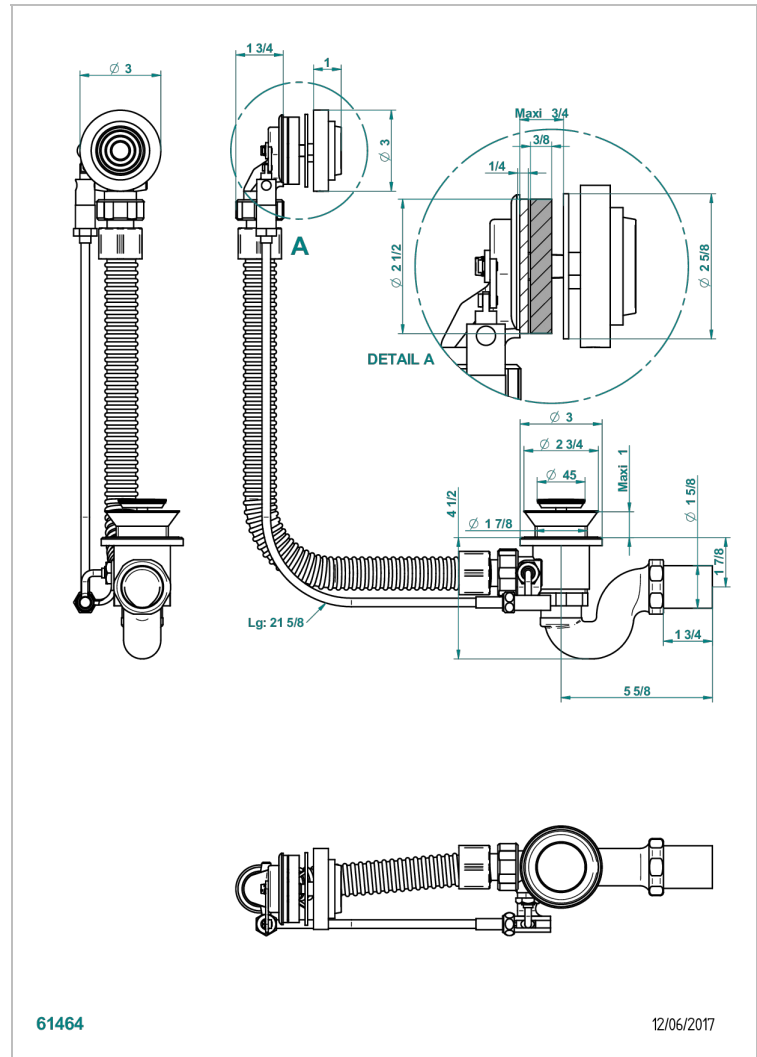

# WEST COAST WITH GUILLOCHE DECOR

U9C-300

Complete bath pop-up waste -cable lg 55 cm

THG<sup>®</sup>  
PARIS

## CHARACTERISTIC

- West coast with Guilloché decor
- Complete bath pop-up waste -cable lg 55 cm

Nickel color PVD - H55  
Polished chrome (color finish) - A02  
Umber PVD - H66