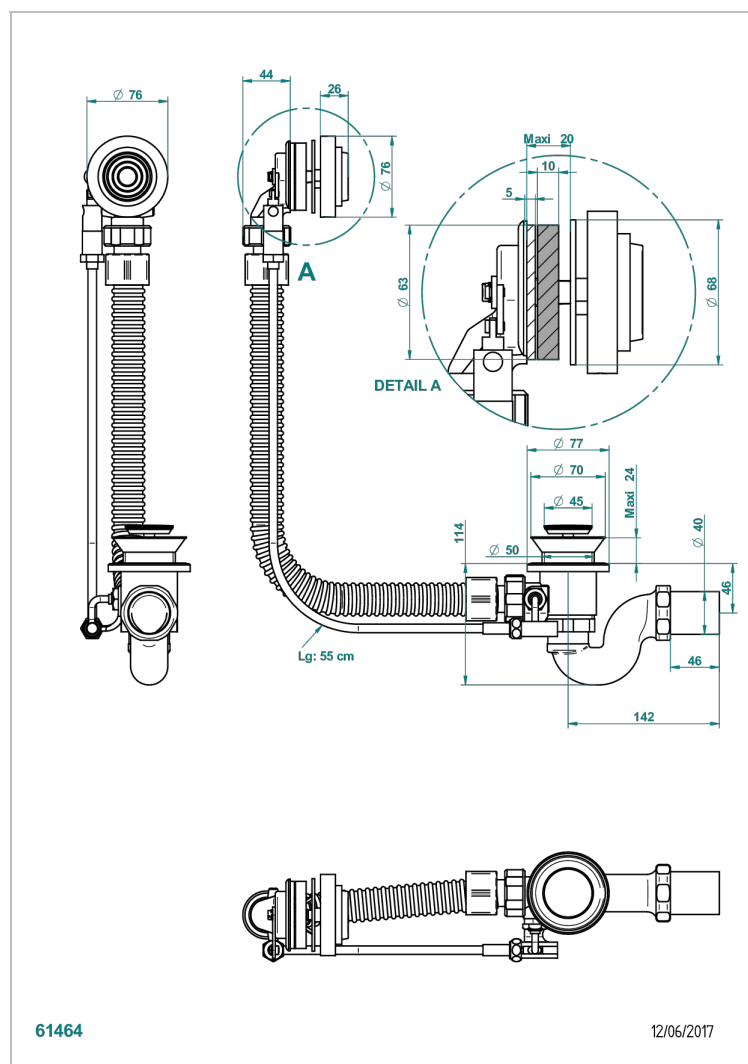

WEST COAST METAL WITH LEVER

U9B-300

Complete bath pop-up waste -cable lg 55 cm

THG[®]
PARIS

CHARACTERISTIC

- West Coast Metal with lever
- Complete bath pop-up waste -cable lg 55 cm

AVAILABLE FINITIONS

Blush PVD - H62
Brass color PVD - H49
Brown bronze color PVD - F33
Gold color PVD - H52
Graphite PVD - H64
Matt Umber PVD - H67