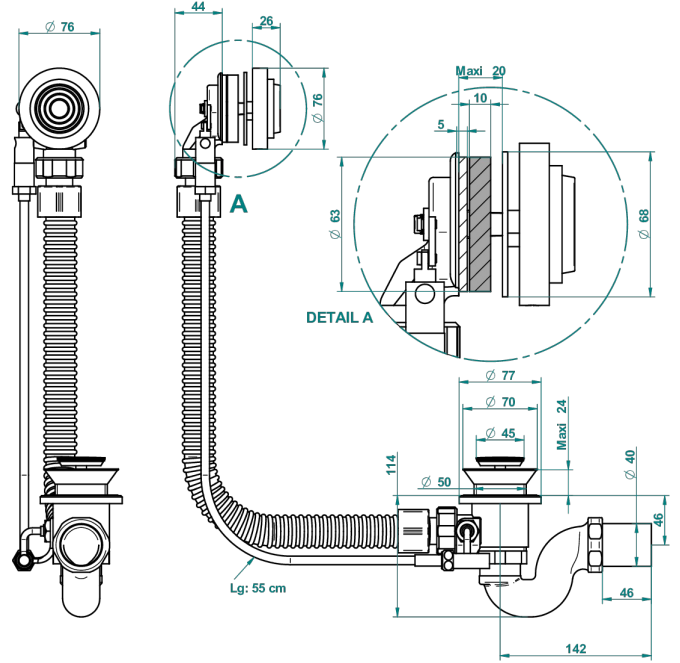

WEST COAST METAL WITH LEVER

U9B-300

浴缸自动分水器，管线长55厘米

THG[®]
PARIS

61464

12/06/2017

特色

- West Coast Metal with lever
- 浴缸自动分水器，管线长55厘米