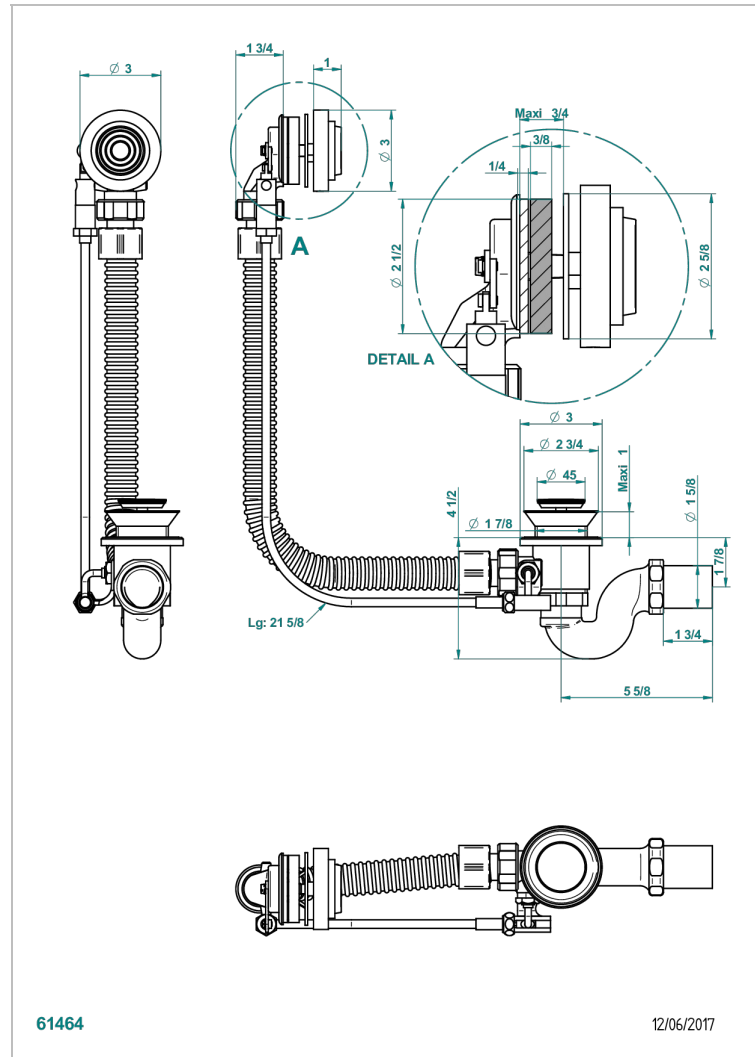

# WEST COAST METAL WITH LEVER

U9B-300

Complete bath pop-up waste -cable lg 55 cm

## CHARACTERISTIC

- West Coast Metal with lever
- Complete bath pop-up waste -cable lg 55 cm

Nickel color PVD - H55  
Polished chrome (color finish) - A02  
Umber PVD - H66