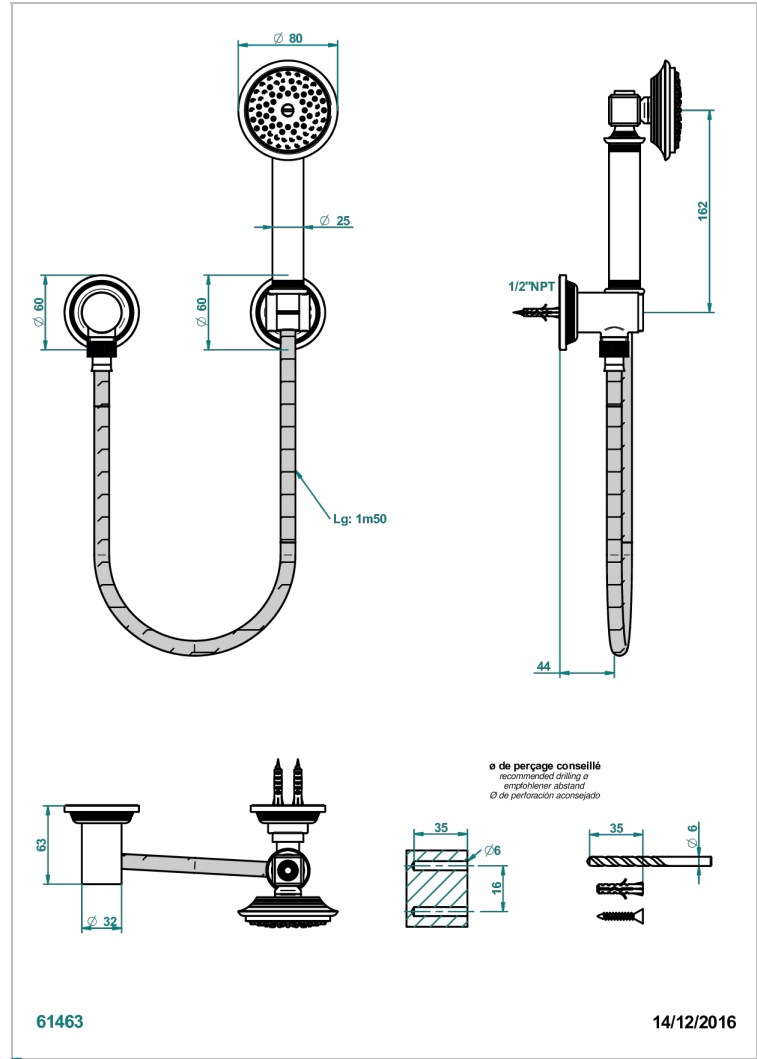

WEST COAST WITH GUILLOCHE DECOR

U9C-52/US

Wall mounted handshower with separate fixed hook

CHARACTERISTIC

- West coast with Guilloché decor
- Wall mounted handshower with separate fixed hook

AVAILABLE FINITIONS

Polished chrome with gold inlay - GA1
Soft gold - F30
Soft matt gold - F31
Umber PVD - H66

61463

14/12/2016