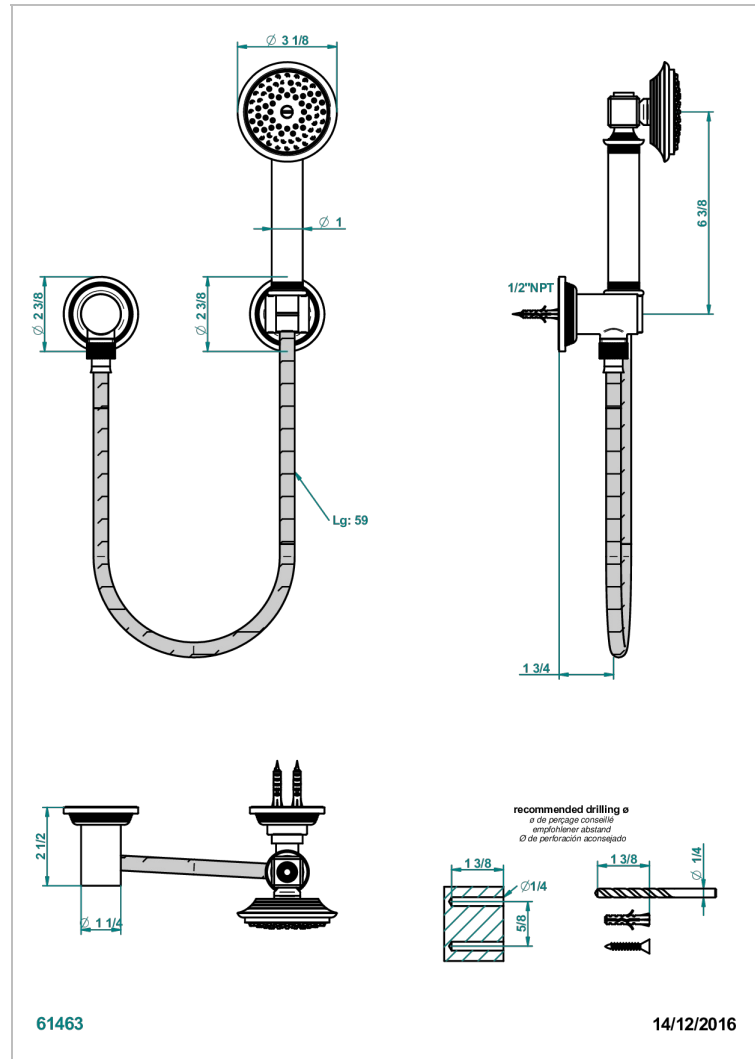

WEST COAST WITH GUILLOCHE DECOR

U9C-52/US

Wall mounted handshower with separate fixed hook

CHARACTERISTIC

- West coast with Guilloché decor
- Wall mounted handshower with separate fixed hook

AVAILABLE FINITIONS

Polished chrome with gold inlay - GA1
Soft gold - F30
Soft matt gold - F31
Umber PVD - H66