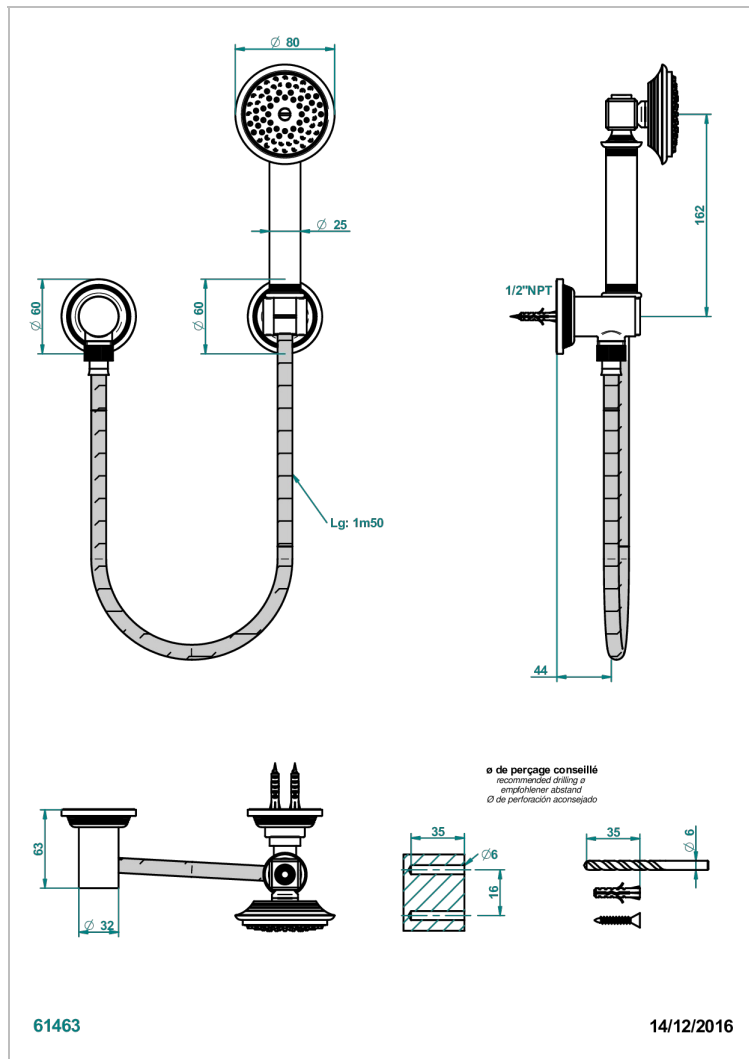

WEST COAST METAL WITH LEVER HANDLES

U9B-52/US

Wall mounted handshower with separate fixed hook

CHARACTERISTIC

- West Coast Metal with lever handles
- Wall mounted handshower with separate fixed hook

AVAILABLE FINITIONS

Polished chrome with gold inlay - GA1
Soft gold - F30
Soft matt gold - F31
Umber PVD - H66

61463

14/12/2016