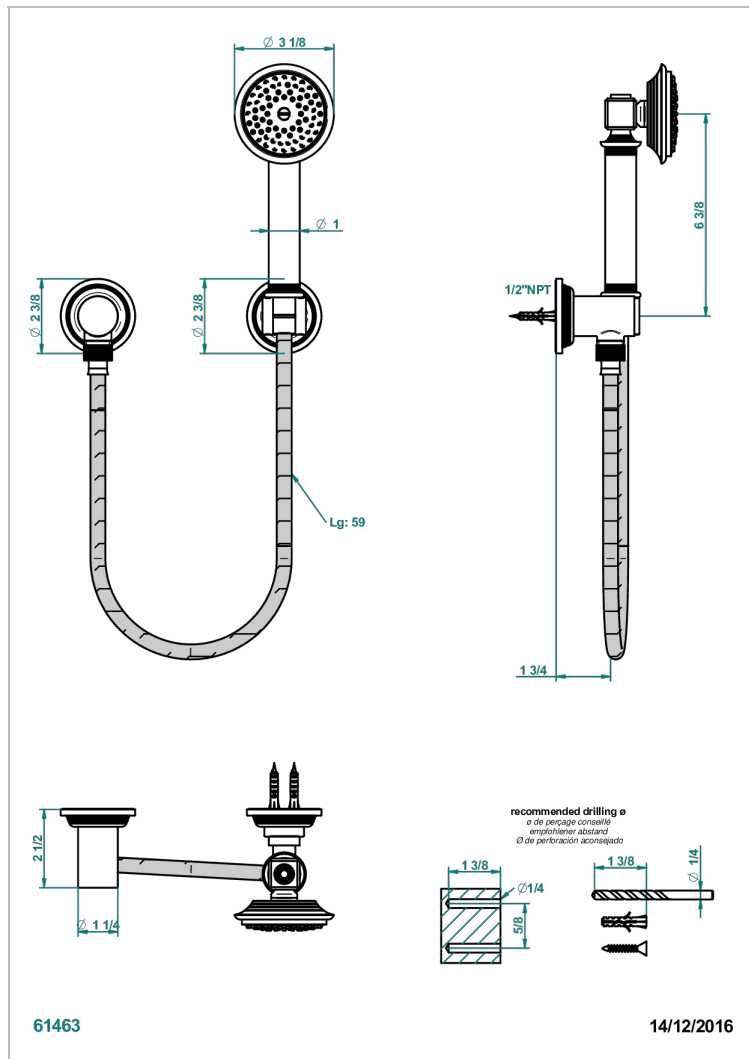

# WEST COAST METAL WITH LEVER HANDLES

U9B-52/US

Wall mounted handshower with separate fixed hook

## CHARACTERISTIC

- West Coast Metal with lever handles
- Wall mounted handshower with separate fixed hook