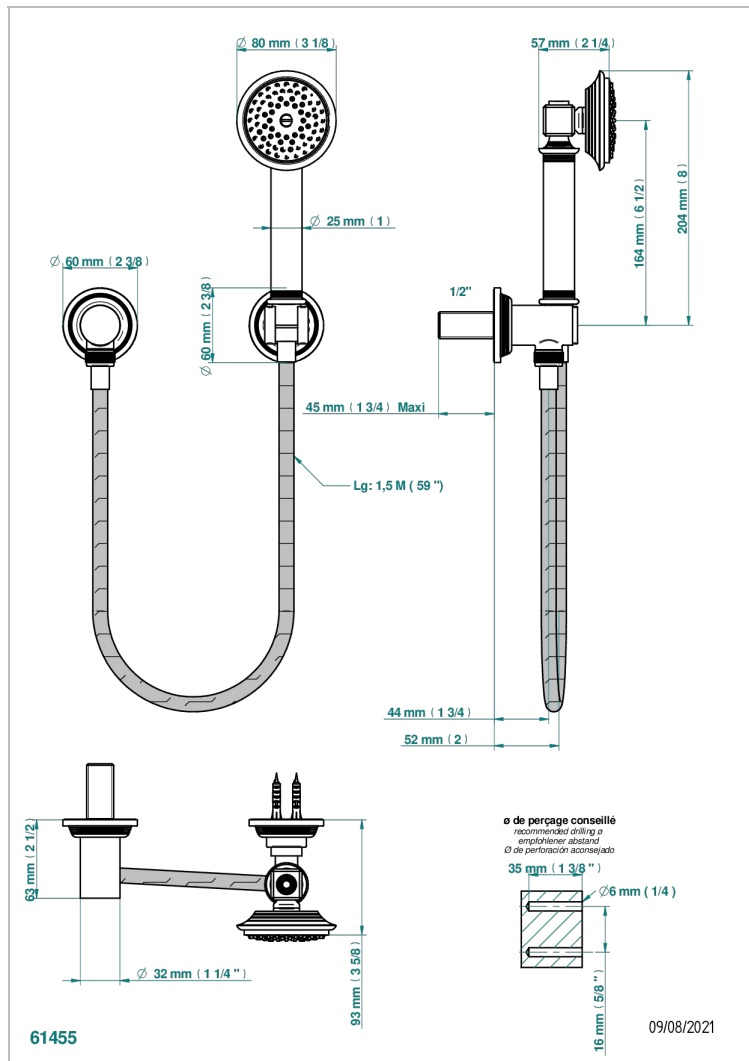

WEST COAST WHITE ONYX WITH LEVER HANDLES

U9H-52

1/2"弯头，固定托架，1.5米软管和时尚花洒

特色

- West Coast White Onyx with lever handles
- 1/2"弯头，固定托架，1.5米软管和时尚花洒

可选饰面

Black ceram - D30
Blush PVD - H62
Graphite PVD - H64
Matt Umber PVD - H67
Matt blush PVD - H60
Matt graphite PVD - H65

抛光镍 - B01
浅金 - F30
漆面铜 - D01