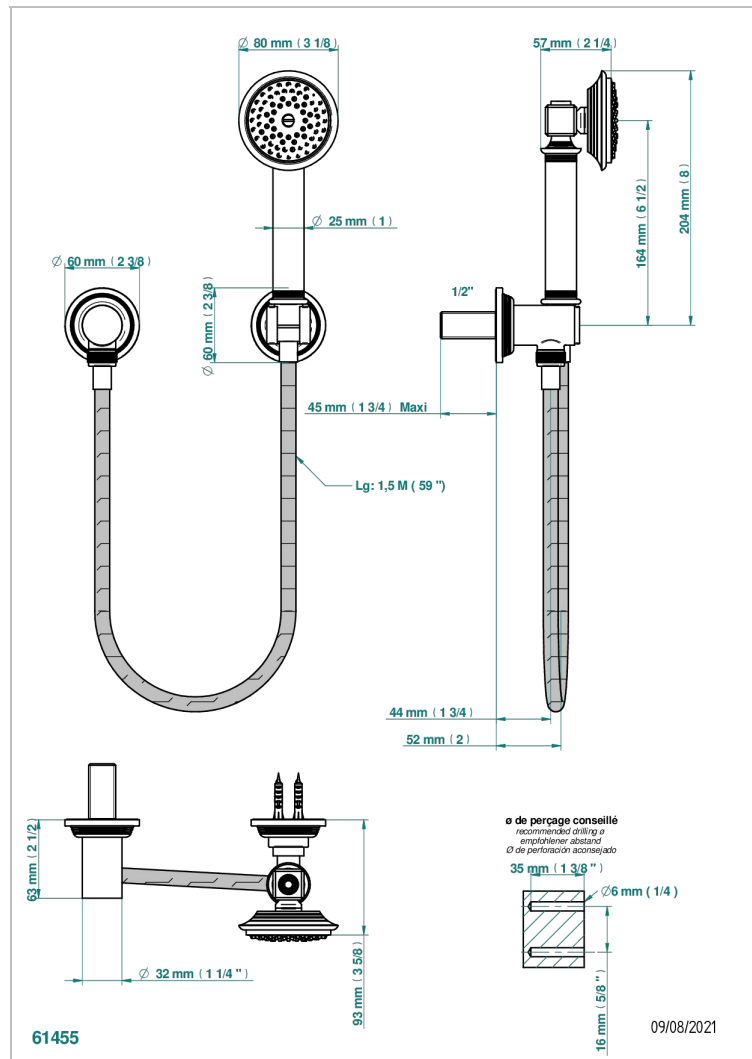

# WEST COAST BLACK ONYX WITH LEVER

U9F-52

Wall mounted stylised handshower, hose, fix hook and elbow

## CHARACTERISTIC

- West Coast Black Onyx with lever
- Wall mounted stylised handshower, hose, fix hook and elbow