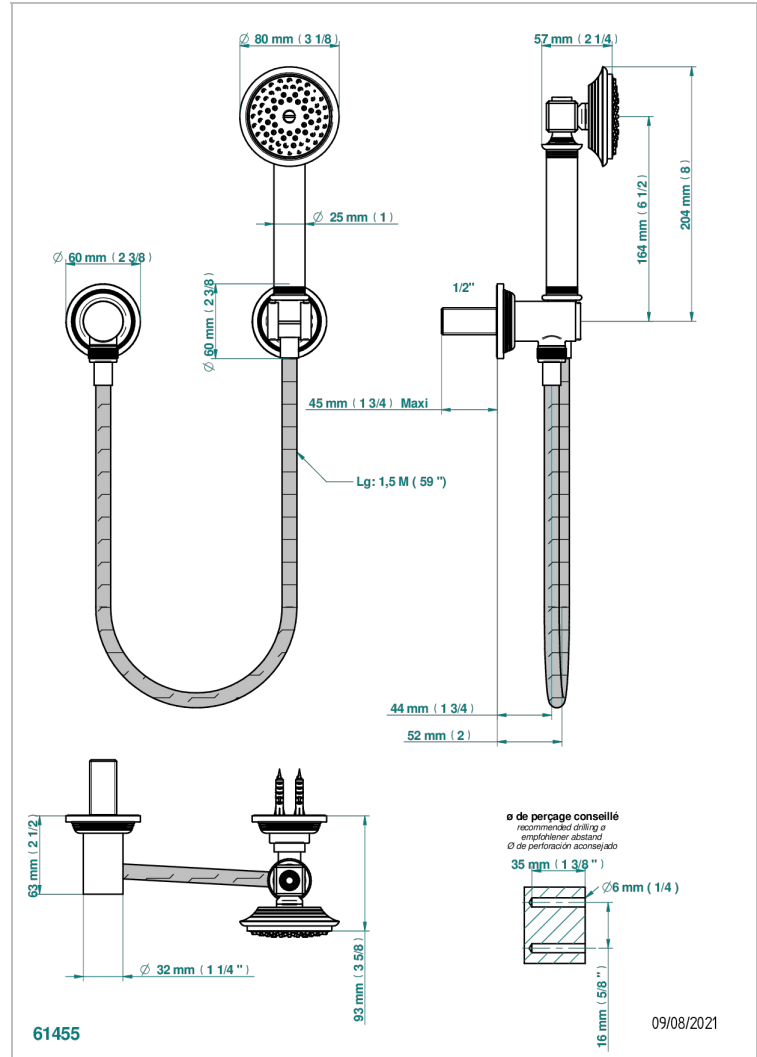

WEST COAST WITH GUILLOCHE DECOR

U9C-52

Wall mounted stylised handshower, hose, fix hook and elbow

CHARACTERISTIC

- West coast with Guilloché decor
- Wall mounted stylised handshower, hose, fix hook and elbow

AVAILABLE FINITIONS

Antique nickel - H28
Black ceram - D30
Blush PVD - H62
Brass color PVD - H49
Brown bronze color PVD - F33
Gold color PVD - H52

Graphite PVD - H64
Lacquered light bronze - D01
Matt Umber PVD - H67
Matt blush PVD - H60
Matt brass color PVD - H50
Matt brown bronze color PVD - F34