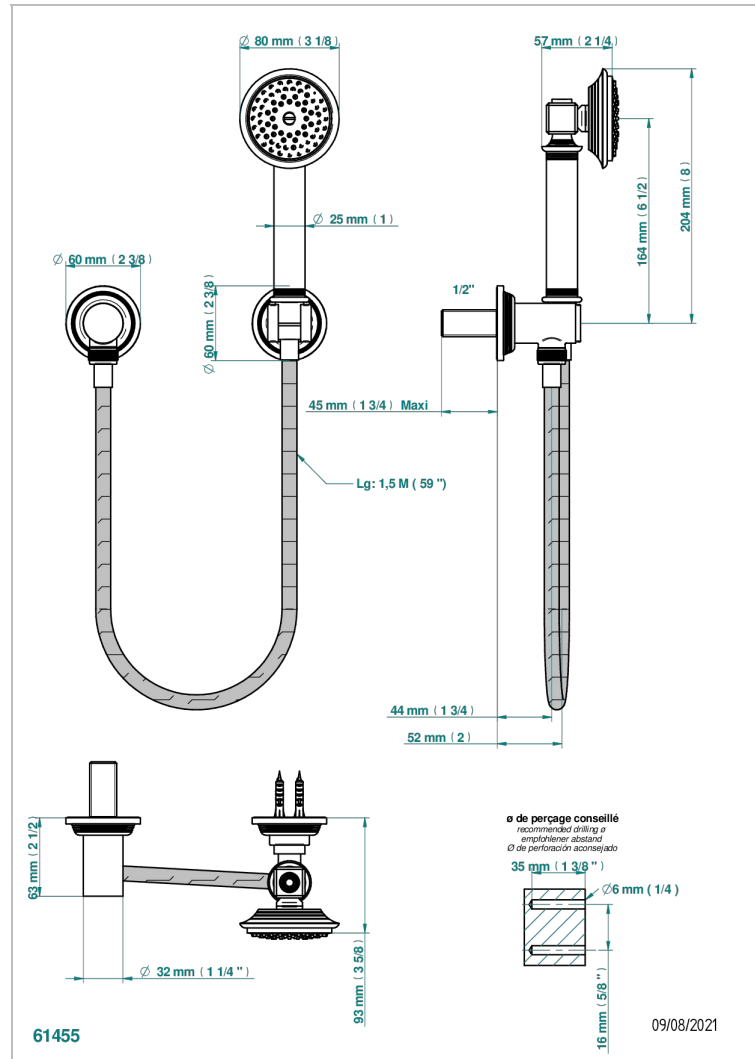

WEST COAST METAL WITH LEVER

U9B-52

Wall mounted stylised handshower, hose, fix hook and elbow

CHARACTERISTIC

- West Coast Metal with lever
- Wall mounted stylised handshower, hose, fix hook and elbow

AVAILABLE FINITIONS

Antique nickel - H28
Black ceram - D30
Blush PVD - H62
Brass color PVD - H49
Brown bronze color PVD - F33
Gold color PVD - H52

Graphite PVD - H64
Lacquered light bronze - D01
Matt Umber PVD - H67
Matt blush PVD - H60
Matt brass color PVD - H50
Matt brown bronze color PVD - F34