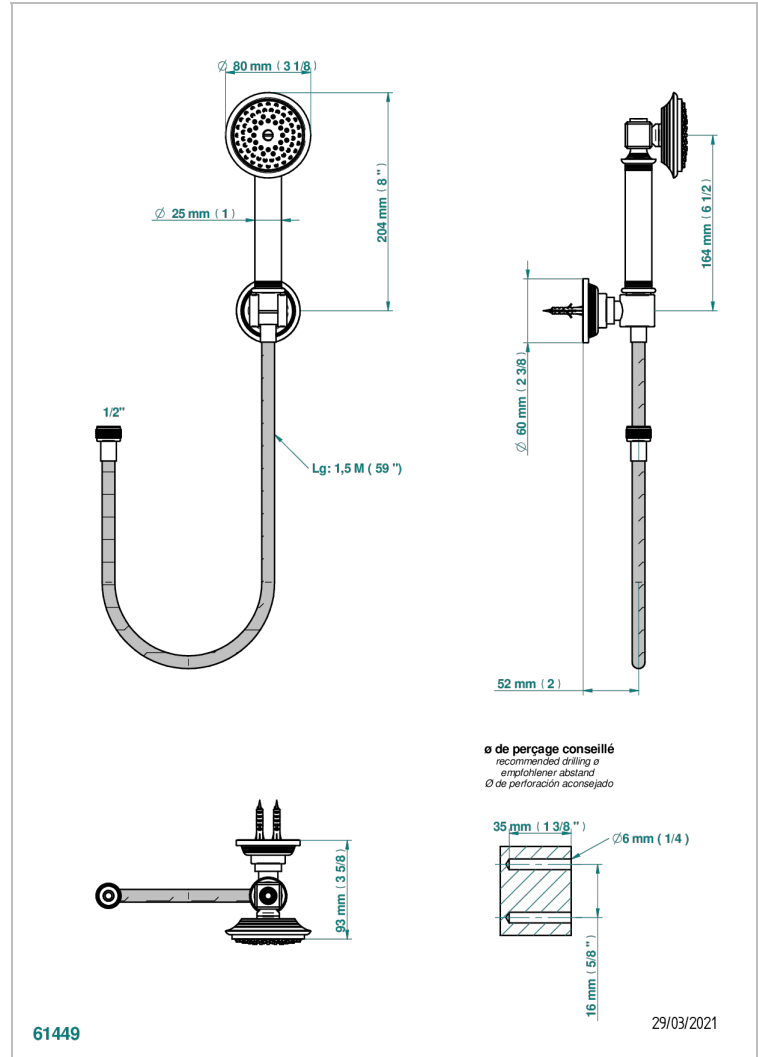

WEST COAST WHITE ONYX WITH LEVER HANDLES

U9H-52A

Wall mounted stylised handshower, hose and fix hook

CHARACTERISTIC

- West Coast White Onyx with lever handles
- Wall mounted stylised handshower, hose and fix hook

AVAILABLE FINITIONS

Antique nickel - H28
Black ceram - D30
Blush PVD - H62
Brass color PVD - H49
Brown bronze color PVD - F33
Gold color PVD - H52

Graphite PVD - H64
Lacquered light bronze - D01
Matt Umber PVD - H67
Matt blush PVD - H60
Matt brass color PVD - H50
Matt brown bronze color PVD - F34

Soft matt gold - F31
Umber PVD - H66
Varnished matt antique red copper (color finish) - H07