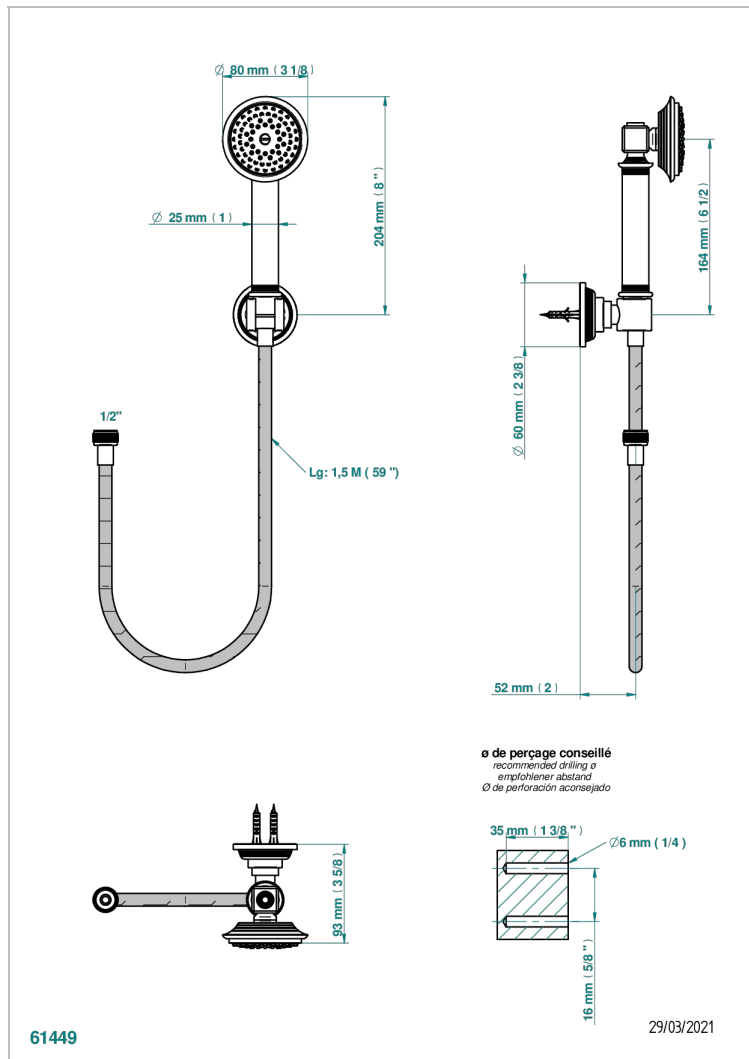

# WEST COAST BLACK ONYX WITH LEVER

U9F-52A

Wall mounted stylised handshower, hose and fix hook

## CHARACTERISTIC

- West Coast Black Onyx with lever
- Wall mounted stylised handshower, hose and fix hook

## AVAILABLE FINITIONS

Antique nickel - H28  
Black ceram - D30  
Blush PVD - H62  
Brass color PVD - H49  
Brown bronze color PVD - F33  
Gold color PVD - H52

Graphite PVD - H64  
Lacquered light bronze - D01  
Matt Umber PVD - H67  
Matt blush PVD - H60  
Matt brass color PVD - H50  
Matt brown bronze color PVD - F34