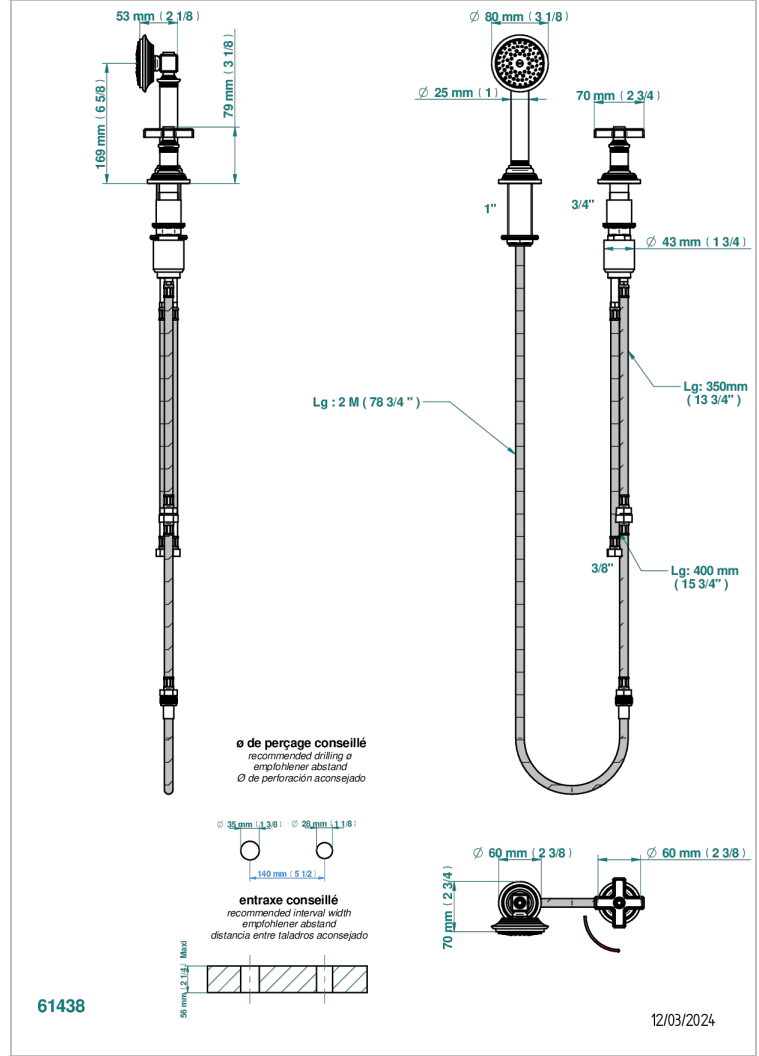

Rim mounted ceramic mixer with handshower with progressive cartridge

CHARACTERISTIC

- ACS : 22ACCLY009

STANDARDS

AVAILABLE FINITIONS

- Antique nickel - H28
- Black ceram - D30
- Blush PVD - H62
- Brass color PVD - H49
- Brown bronze color PVD - F33
- Gold color PVD - H52

- Graphite PVD - H64
- Lacquered light bronze - D01
- Matt Umber PVD - H67
- Matt blush PVD - H60
- Matt brass color PVD - H50
- Matt brown bronze color PVD - F34

- Matt chrome - C02
- Matt gold - F07
- Matt gold color PVD - H53
- Matt graphite PVD - H65
- Matt nickel (color finish) - C01
- Matt nickel color PVD - H56

- Natural smoked Brass - A13
- Nickel color PVD - H55
- Polished chrome (color finish) - A02
- Polished chrome with gold inlay - GA1
- Polished gold (color finish) - F01
- Polished nickel - B01

- Soft gold - F30
- Soft matt gold - F31
- Umber PVD - H66
- Varnished matt antique red copper (color finish) - H07