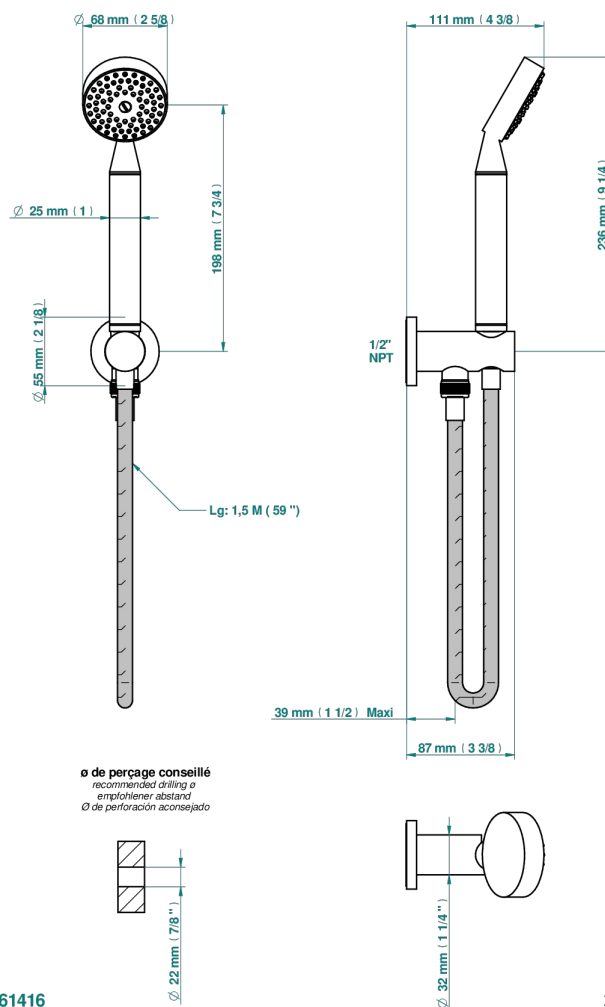

# INFINI WHITE PORCELAIN WITH GOLD DECOR

U2F-54/US

Wall mounted handshower with integrated fixed hook

61416

24/01/2020

## CHARACTERISTIC

- Infini White Porcelain with Gold decor
- Wall mounted handshower with integrated fixed hook