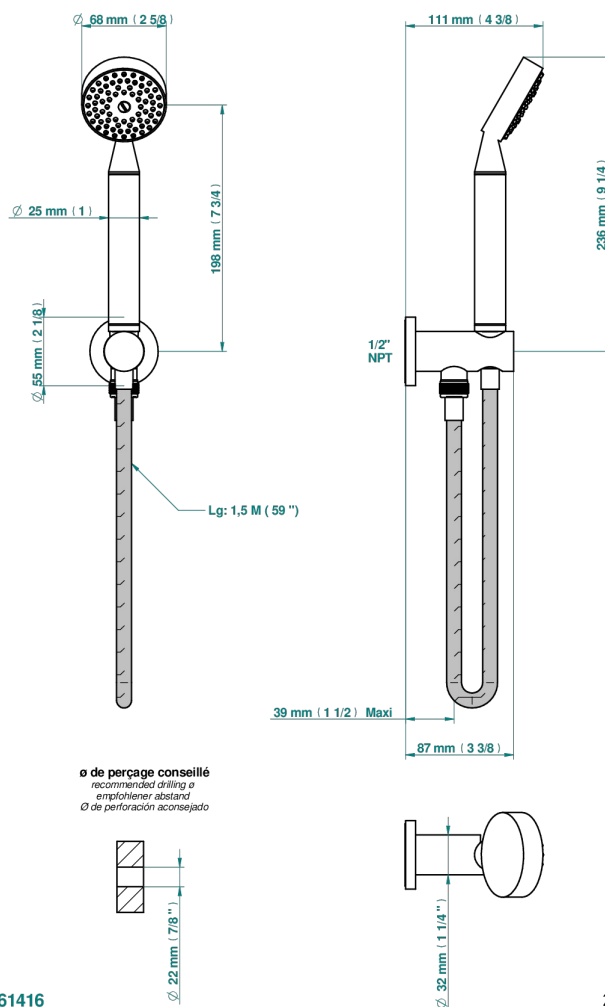

INFINI WHITE PORCELAIN WITH PLATINUM DECOR

U2E-54/US

Wall mounted handshower with integrated fixed hook

61416

24/01/2020

CHARACTERISTIC

- Infini White Porcelain with Platinum decor
- Wall mounted handshower with integrated fixed hook

AVAILABLE FINITIONS

Black ceram - D30
Blush PVD - H62
Brass color PVD - H49
Brown bronze color PVD - F33
Chrome polished - A02
Copper antique matt, coated - H07

Gold color PVD - H52
Gold mat - F07
Gold polished - F01
Graphite PVD - H64
Light coated bronze - D01
Matt Umber PVD - H67

Matt blush PVD - H60
Matt brass color PVD - H50
Matt brown bronze color PVD - F34
Matt chrome (American satin) - C02
Matt gold color PVD - H53
Matt graphite PVD - H65

Matt nickel (American satin) - C01
Matt nickel color PVD - H56
Nickel antique / Sovereign - H28
Nickel color PVD - H55
Nickel polished - B01
Soft gold - F30