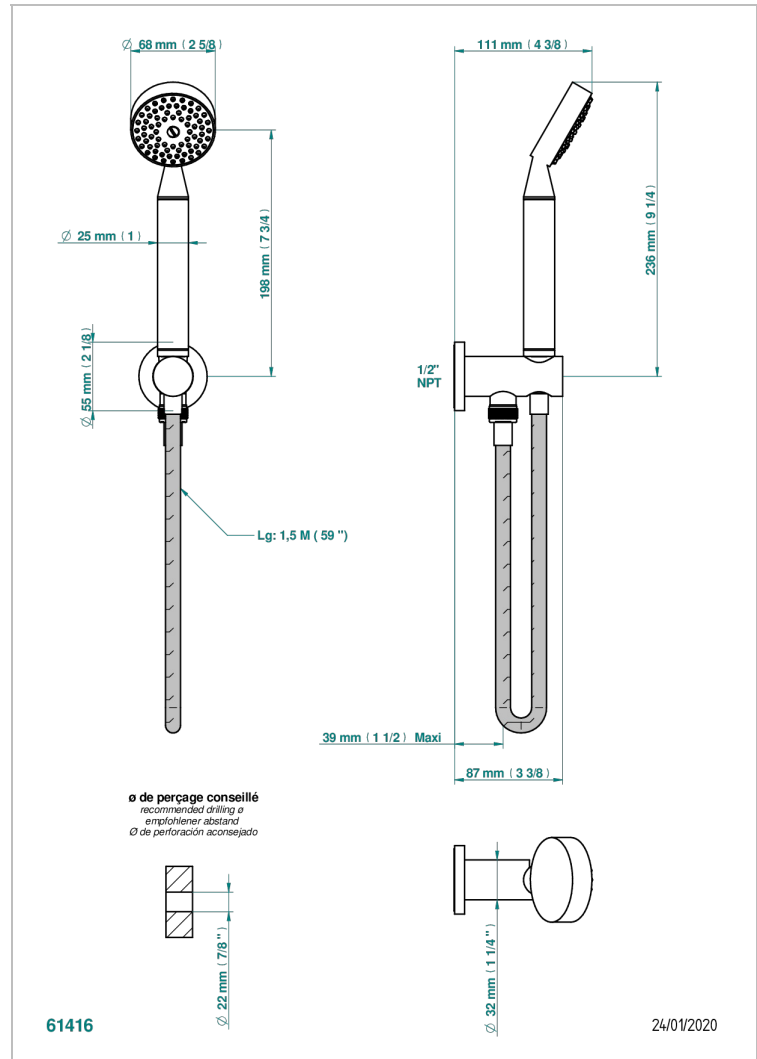

INFINI WHITE PORCELAIN

U2D-54/US

Wall mounted handshower with integrated fixed hook

CHARACTERISTIC

- Infini White Porcelain
- Wall mounted handshower with integrated fixed hook

AVAILABLE FINITIONS

Black ceram - D30
Blush PVD - H62
Brass color PVD - H49
Brown bronze color PVD - F33
Chrome polished - A02
Copper antique matt, coated - H07

Matt nickel (American satin) - C01
Matt nickel color PVD - H56
Nickel antique / Sovereign - H28
Nickel color PVD - H55
Nickel polished - B01
Soft gold - F30

Soft matt gold - F31
Umber PVD - H66