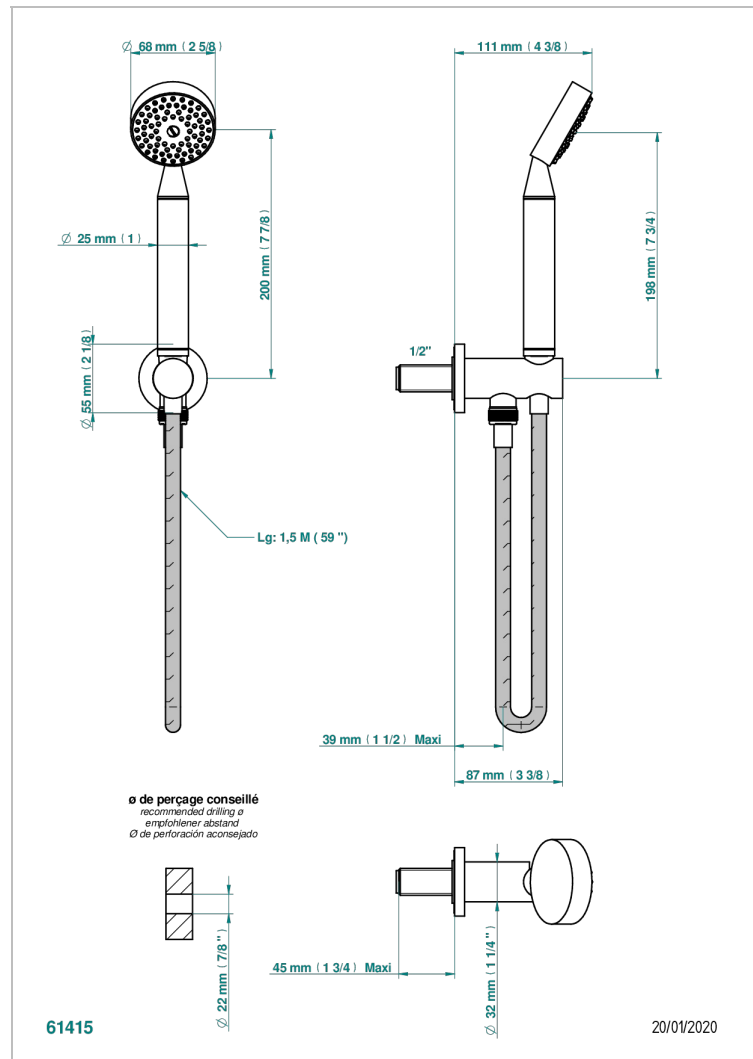

# INFINI WHITE PORCELAIN WITH GOLD DECOR

U2F-54

Wall mounted stylised handshower, hose and elbow with rest

## CHARACTERISTIC

- Infini White Porcelain with Gold decor
- Wall mounted stylised handshower, hose and elbow with rest

## AVAILABLE FINITIONS

Antique nickel - H28  
Black ceram - D30  
Blush PVD - H62  
Brass color PVD - H49  
Brown bronze color PVD - F33  
Gold color PVD - H52

Graphite PVD - H64  
Lacquered light bronze - D01  
Matt Umber PVD - H67  
Matt blush PVD - H60  
Matt brass color PVD - H50  
Matt brown bronze color PVD - F34

Umber PVD - H66  
Varnished matt antique red copper  
(color finish) - H07