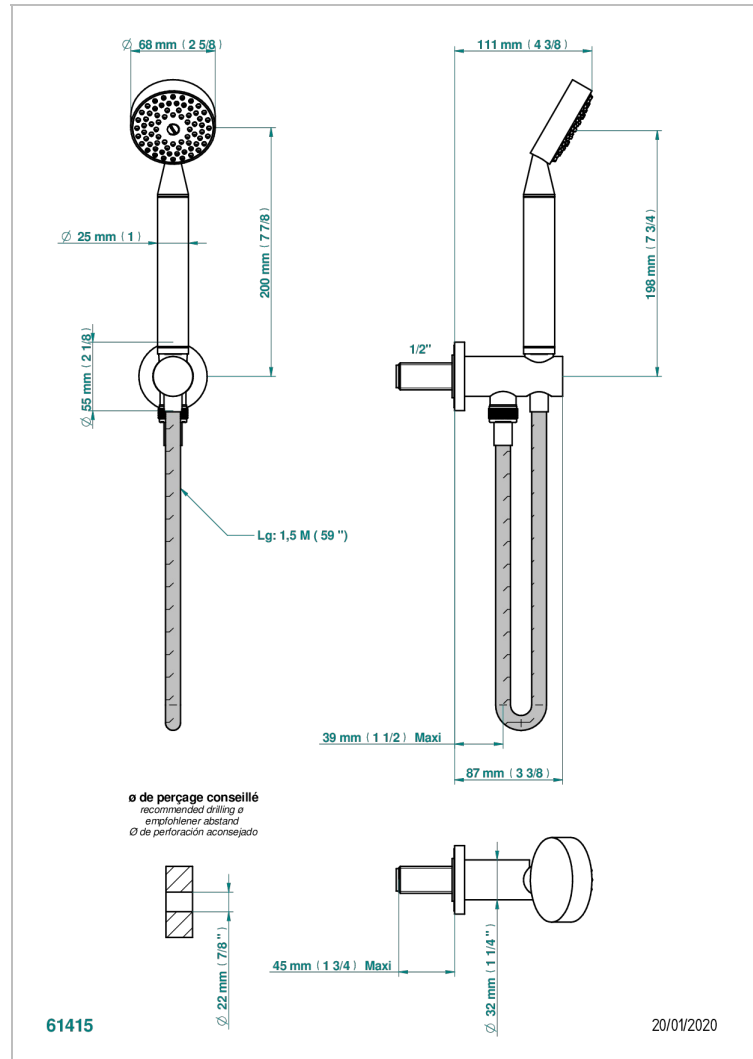

INFINI WHITE PORCELAIN WITH GOLD DECOR

U2F-54

Wall mounted stylised handshower, hose and elbow with rest

CHARACTERISTIC

- Infini White Porcelain with Gold decor
- Wall mounted stylised handshower, hose and elbow with rest

AVAILABLE FINITIONS

Antique nickel - H28
Black ceram - D30
Blush PVD - H62
Brass color PVD - H49
Brown bronze color PVD - F33
Gold color PVD - H52

Graphite PVD - H64
Lacquered light bronze - D01
Matt Umber PVD - H67
Matt blush PVD - H60
Matt brass color PVD - H50
Matt brown bronze color PVD - F34

Umber PVD - H66
Varnished matt antique red copper (color finish) - H07