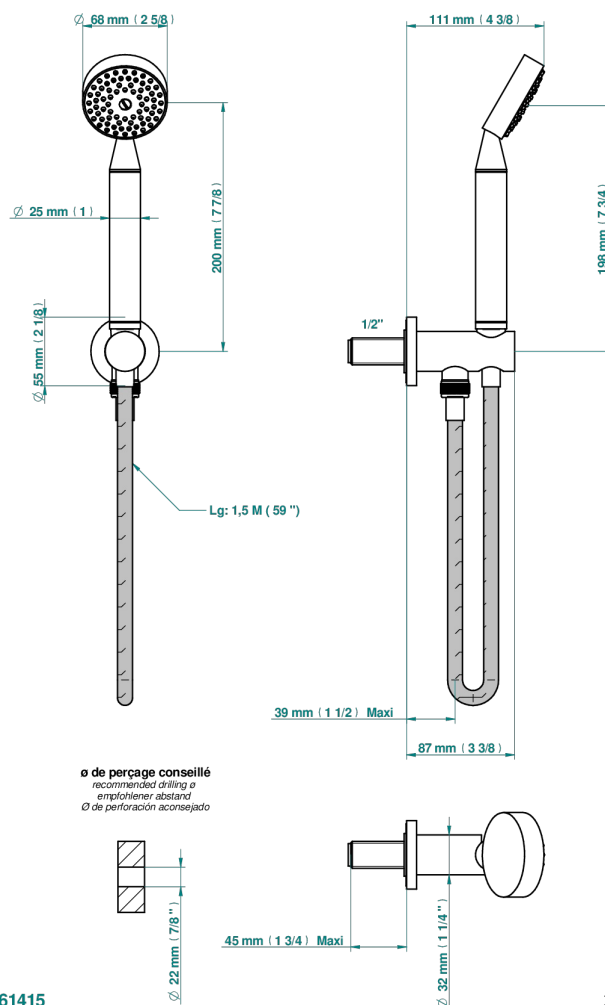

INFINI WHITE PORCELAIN WITH PLATINUM DECOR

U2E-54

Wall mounted stylised handshower, hose and elbow with rest

61415

20/01/2020

CHARACTERISTIC

- Infini White Porcelain with Platinum decor
- Wall mounted stylised handshower, hose and elbow with rest

AVAILABLE FINITIONS

Antique nickel - H28
Black ceram - D30
Blush PVD - H62
Brass color PVD - H49
Brown bronze color PVD - F33
Gold color PVD - H52

Graphite PVD - H64
Lacquered light bronze - D01
Matt Umber PVD - H67
Matt blush PVD - H60
Matt brass color PVD - H50
Matt brown bronze color PVD - F34

Umber PVD - H66
Varnished matt antique red copper
(color finish) - H07