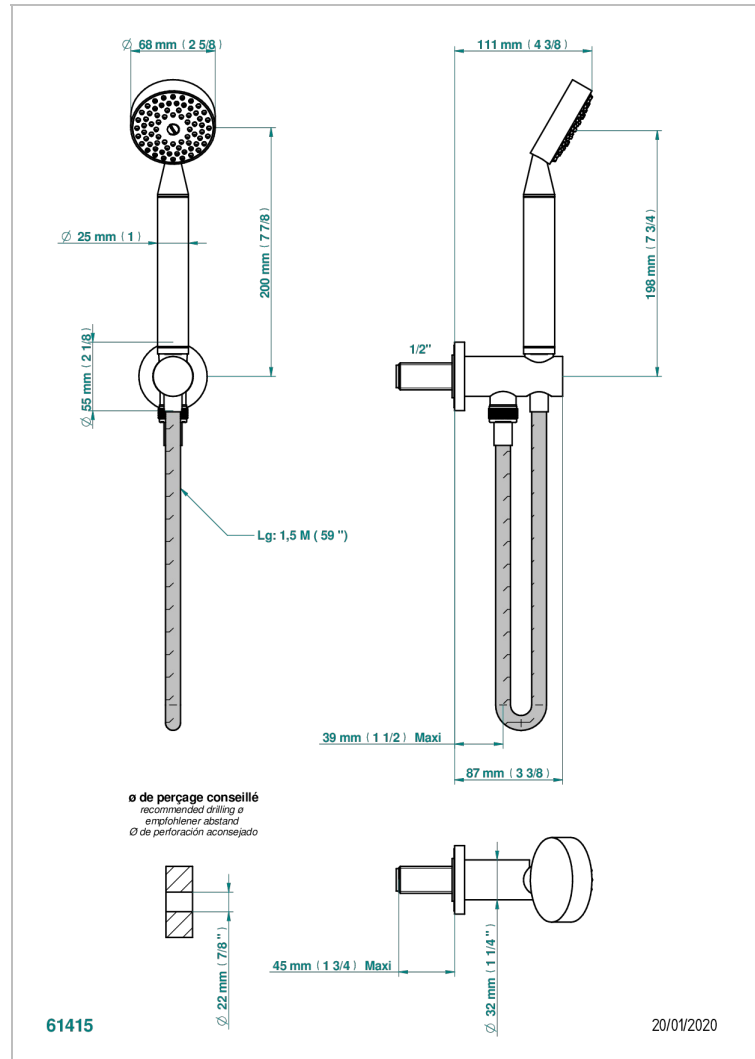

# INFINI WHITE PORCELAIN

U2D-54

Wall mounted stylised handshower, hose and elbow with rest

## CHARACTERISTIC

- Infini White Porcelain
- Wall mounted stylised handshower, hose and elbow with rest

## AVAILABLE FINITIONS

Antique nickel - H28  
Black ceram - D30  
Blush PVD - H62  
Brass color PVD - H49  
Brown bronze color PVD - F33  
Gold color PVD - H52

Graphite PVD - H64  
Lacquered light bronze - D01  
Matt Umber PVD - H67  
Matt blush PVD - H60  
Matt brass color PVD - H50  
Matt brown bronze color PVD - F34

Umber PVD - H66  
Varnished matt antique red copper  
(color finish) - H07