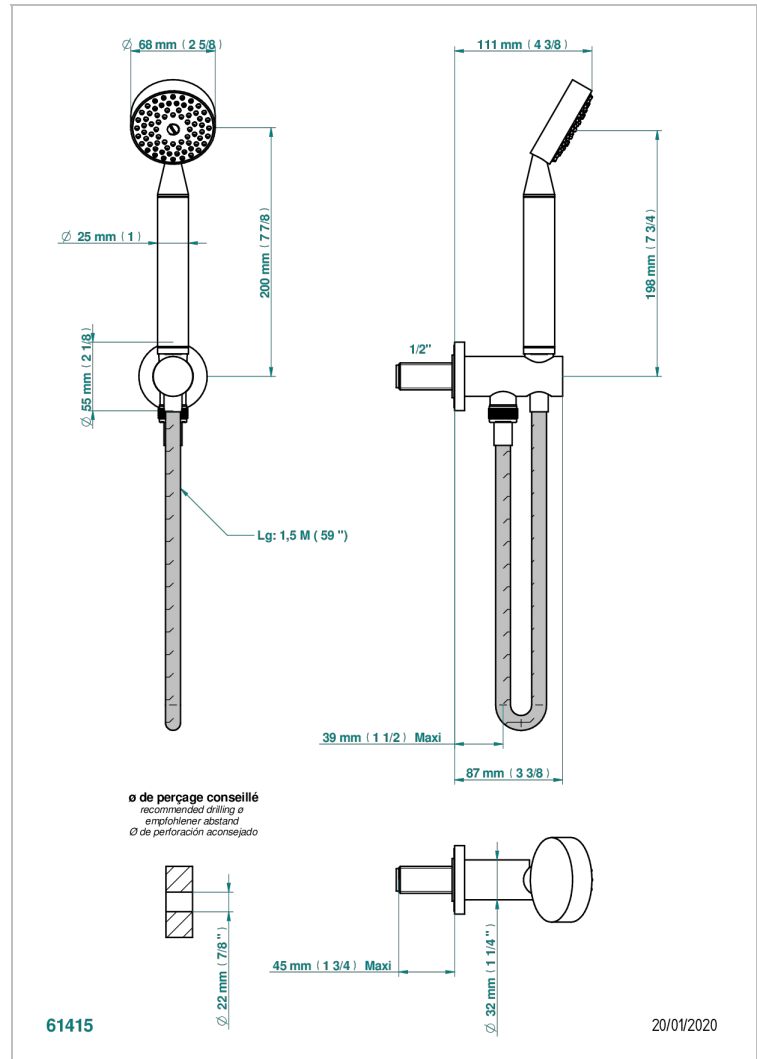

INFINI WHITE PORCELAIN

U2D-54

Wall mounted stylised handshower, hose and elbow with rest

CHARACTERISTIC

- Infini White Porcelain
- Wall mounted stylised handshower, hose and elbow with rest

AVAILABLE FINITIONS

Antique nickel - H28
Black ceram - D30
Blush PVD - H62
Brass color PVD - H49
Brown bronze color PVD - F33
Gold color PVD - H52

Graphite PVD - H64
Lacquered light bronze - D01
Matt Umber PVD - H67
Matt blush PVD - H60
Matt brass color PVD - H50
Matt brown bronze color PVD - F34

Umber PVD - H66
Varnished matt antique red copper (color finish) - H07