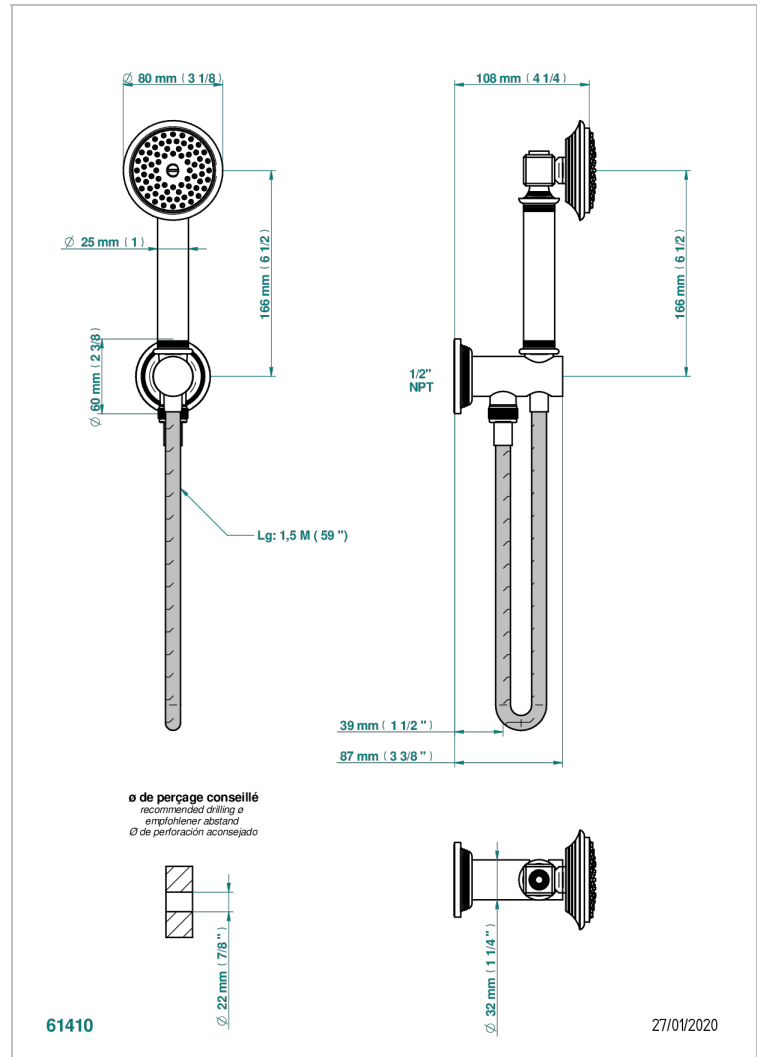

WEST COAST WHITE ONYX WITH LEVER HANDLES

U9H-54/US

Wall mounted handshower with integrated fixed hook

CHARACTERISTIC

- West Coast White Onyx with lever handles
- Wall mounted handshower with integrated fixed hook