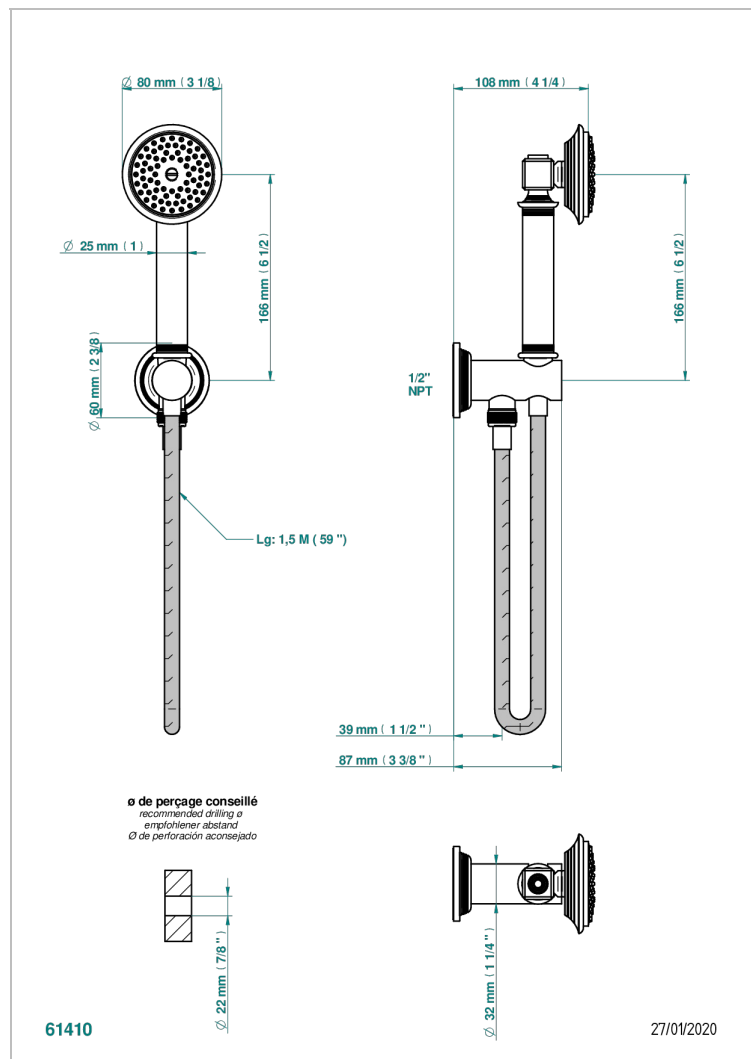

WEST COAST BLACK ONYX WITH LEVER HANDLES

U9F-54/US

Wall mounted handshower with integrated fixed hook

61410

27/01/2020

CHARACTERISTIC

- West Coast Black Onyx with lever handles
- Wall mounted handshower with integrated fixed hook