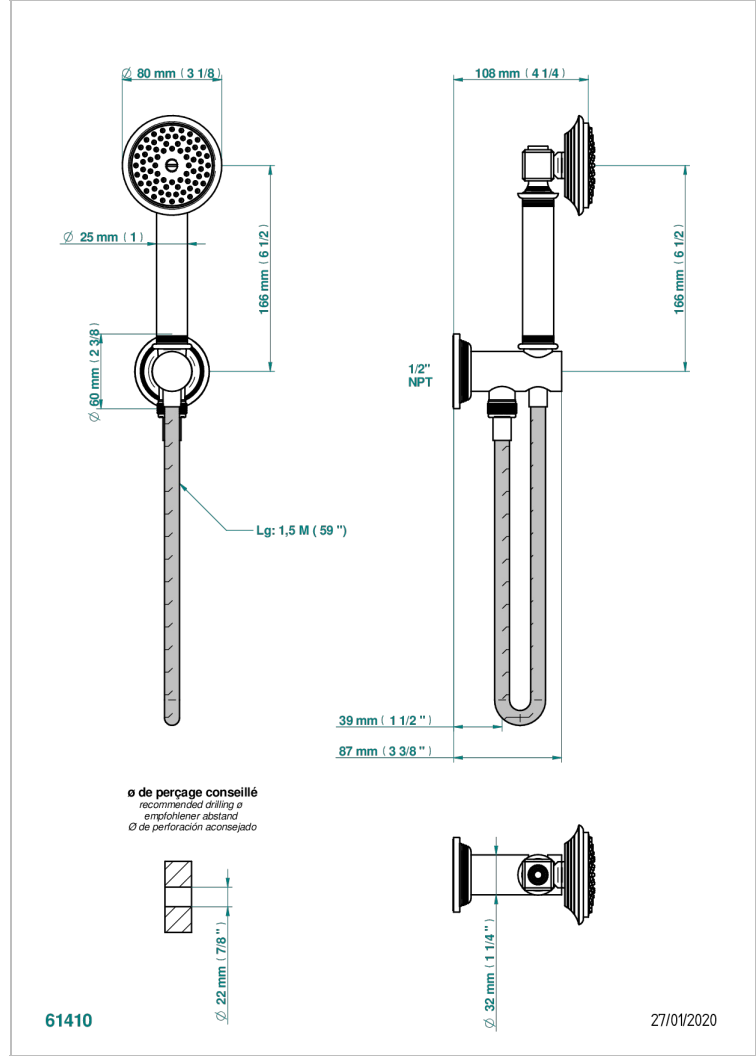

# WEST COAST BLACK ONYX

U9E-54/US

Wall mounted handshower with integrated fixed hook

## CHARACTERISTIC

- West Coast Black Onyx
- Wall mounted handshower with integrated fixed hook