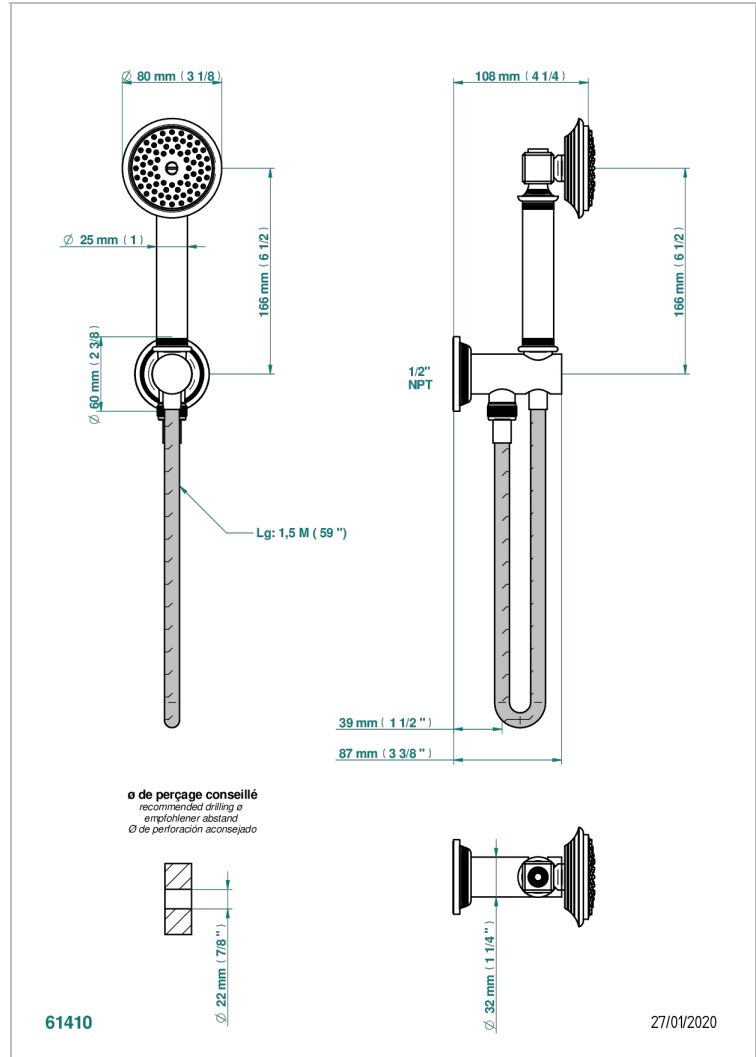

WEST COAST WITH GUILLOCHE DECOR WITH LEVER HANDLES

U9D-54/US

Wall mounted handshower with integrated fixed hook

61410

27/01/2020

CHARACTERISTIC

- West coast with Guilloché decor with lever handles
- Wall mounted handshower with integrated fixed hook

Polished chrome with gold inlay - GA1
 Soft gold - F30
 Soft matt gold - F31
 Umber PVD - H66