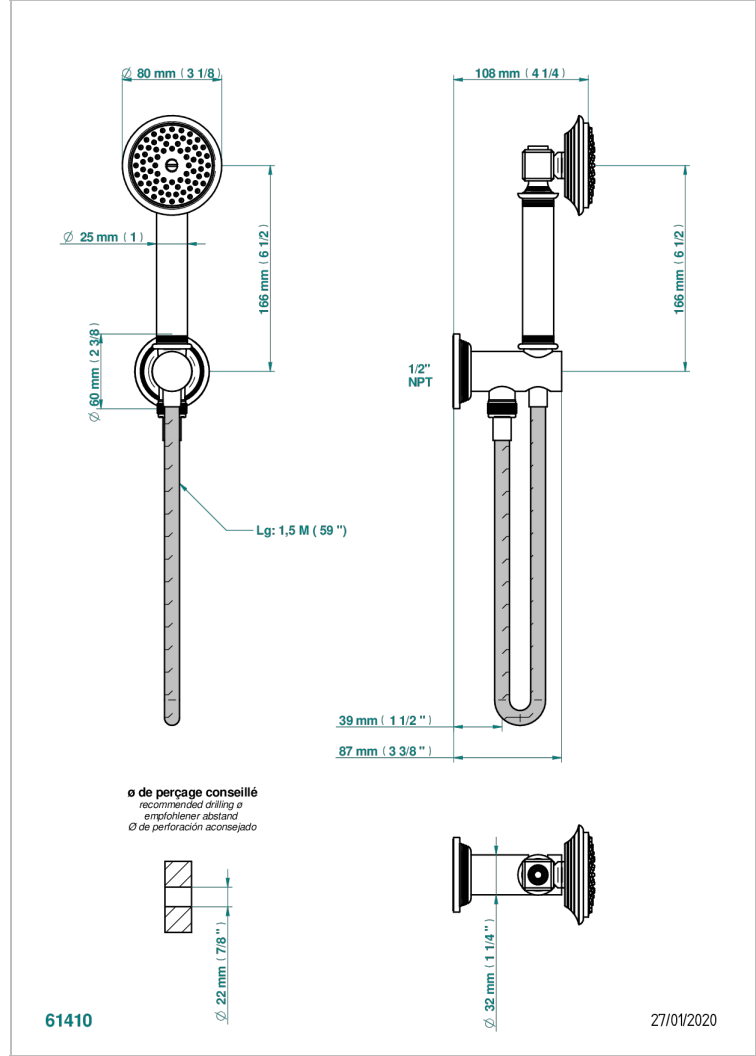

WEST COAST WITH GUILLOCHE DECOR

U9C-54/US

Wall mounted handshower with integrated fixed hook

CHARACTERISTIC

- West coast with Guilloché decor
- Wall mounted handshower with integrated fixed hook

AVAILABLE FINITIONS

Polished chrome with gold inlay - GA1
Soft gold - F30
Soft matt gold - F31
Umber PVD - H66