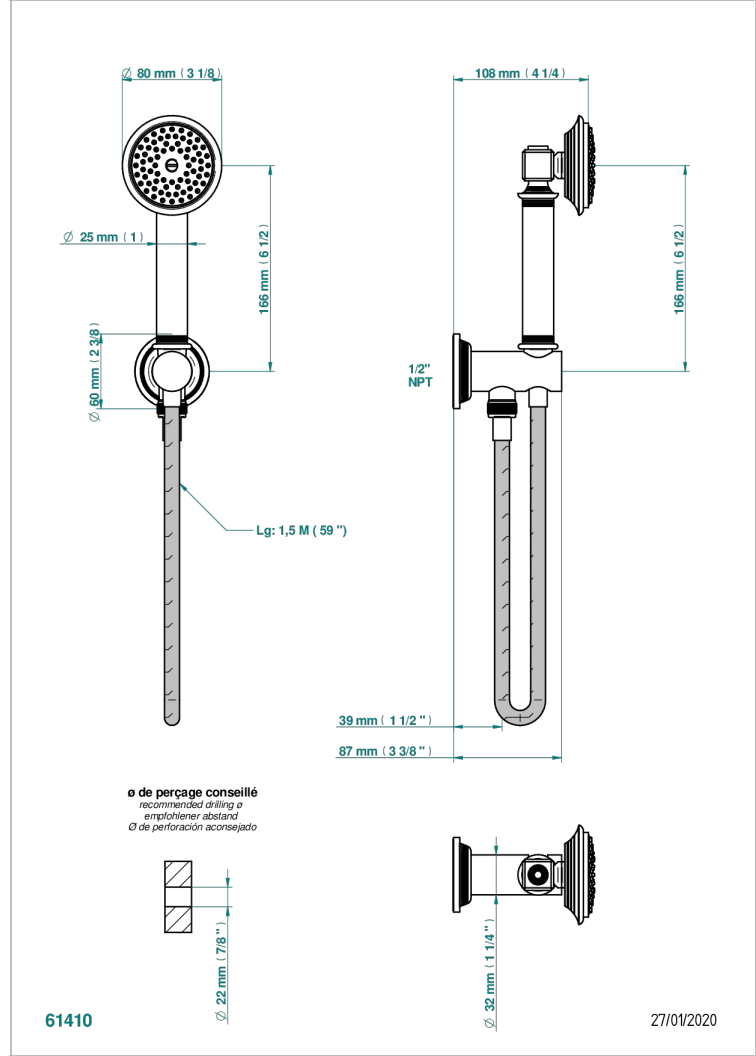

WEST COAST METAL WITH LEVER HANDLES

U9B-54/US

Wall mounted handshower with integrated fixed hook

CHARACTERISTIC

- West Coast Metal with lever handles
- Wall mounted handshower with integrated fixed hook

AVAILABLE FINITIONS

Polished chrome with gold inlay - GA1
Soft gold - F30
Soft matt gold - F31
Umber PVD - H66