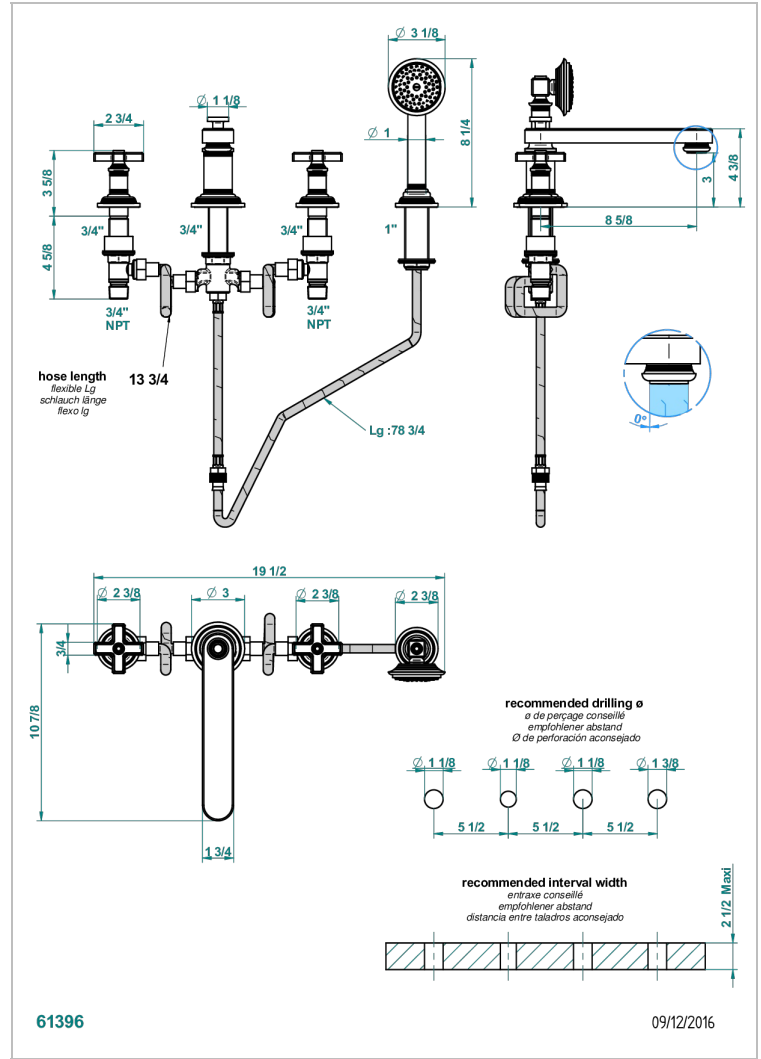

Rim mounted 4 hole bath/shower mixer, diverter to low super goliath spout

### CHARACTERISTIC

- ACS : 18ACCLY473

### AVAILABLE FINITIONS

- Antique nickel - H28
- Black ceram - D30
- Blush PVD - H62
- Brass color PVD - H49
- Brown bronze color PVD - F33
- Gold color PVD - H52

- Graphite PVD - H64
- Lacquered light bronze - D01
- Matt Umber PVD - H67
- Matt blush PVD - H60
- Matt brass color PVD - H50
- Matt brown bronze color PVD - F34