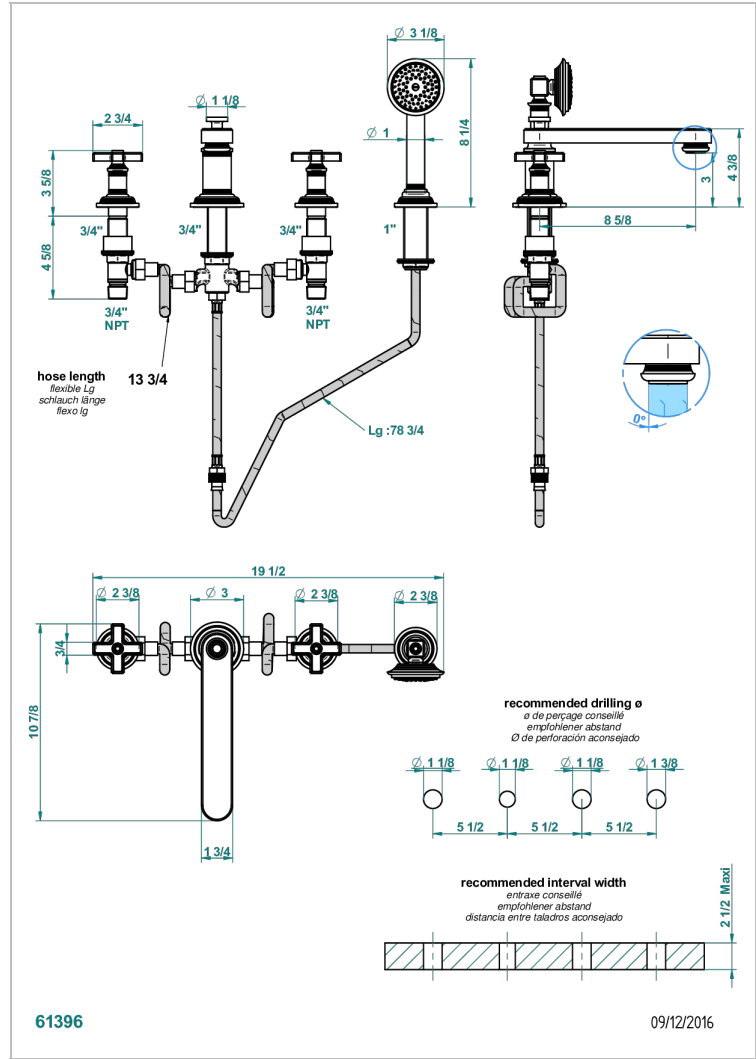

Rim mounted 4 hole bath/shower mixer, diverter to low super goliath spout

CHARACTERISTIC

- ACS : 18ACCLY473

STANDARDS

AVAILABLE FINITIONS

- Antique nickel - H28
- Black ceram - D30
- Blush PVD - H62
- Brass color PVD - H49
- Brown bronze color PVD - F33
- Gold color PVD - H52

- Graphite PVD - H64
- Lacquered light bronze - D01
- Matt Umber PVD - H67
- Matt blush PVD - H60
- Matt brass color PVD - H50
- Matt brown bronze color PVD - F34

- Matt chrome - C02
- Matt gold - F07
- Matt gold color PVD - H53
- Matt graphite PVD - H65
- Matt nickel (color finish) - C01
- Matt nickel color PVD - H56

- Natural smoked Brass - A13
- Nickel color PVD - H55
- Polished chrome (color finish) - A02
- Polished chrome with gold inlay - GA1
- Polished gold (color finish) - F01
- Polished nickel - B01

- Soft gold - F30
- Soft matt gold - F31
- Umber PVD - H66
- Varnished matt antique red copper (color finish) - H07