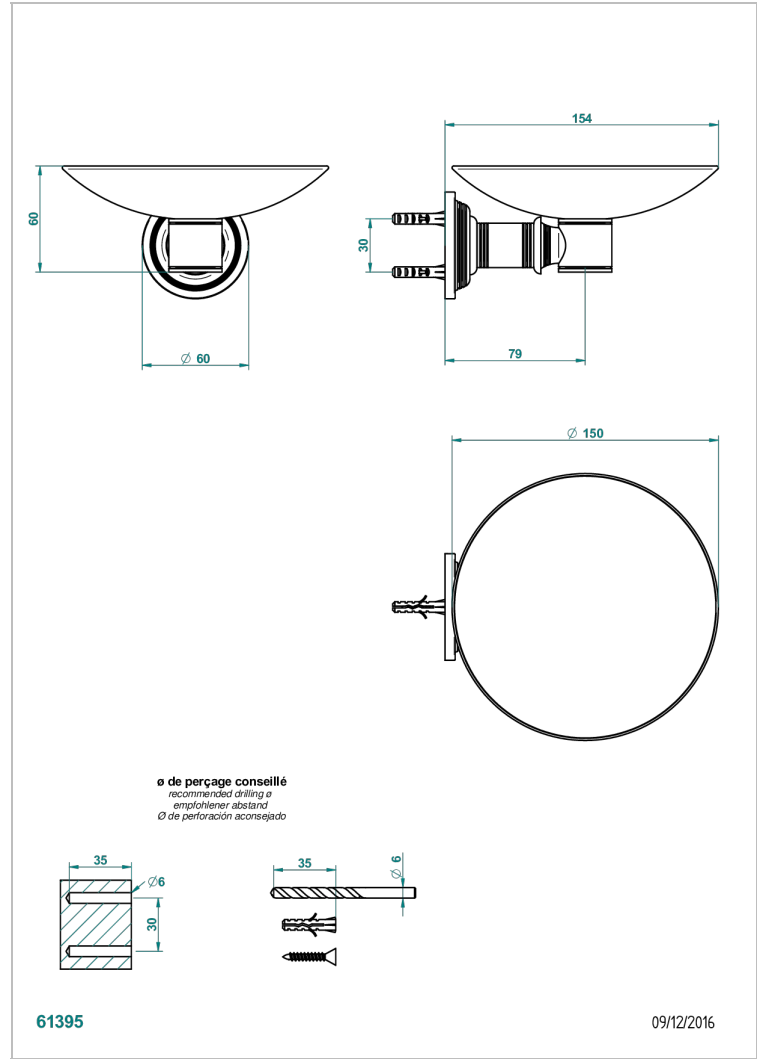

WEST COAST WHITE ONYX WITH LEVER HANDLES

U9H-546GM

Soap dish, wall mounted, 6" diameter

THG[®]
PARIS

CHARACTERISTIC

- West Coast White Onyx with lever handles
- Soap dish, wall mounted, 6" diameter

AVAILABLE FINITIONS