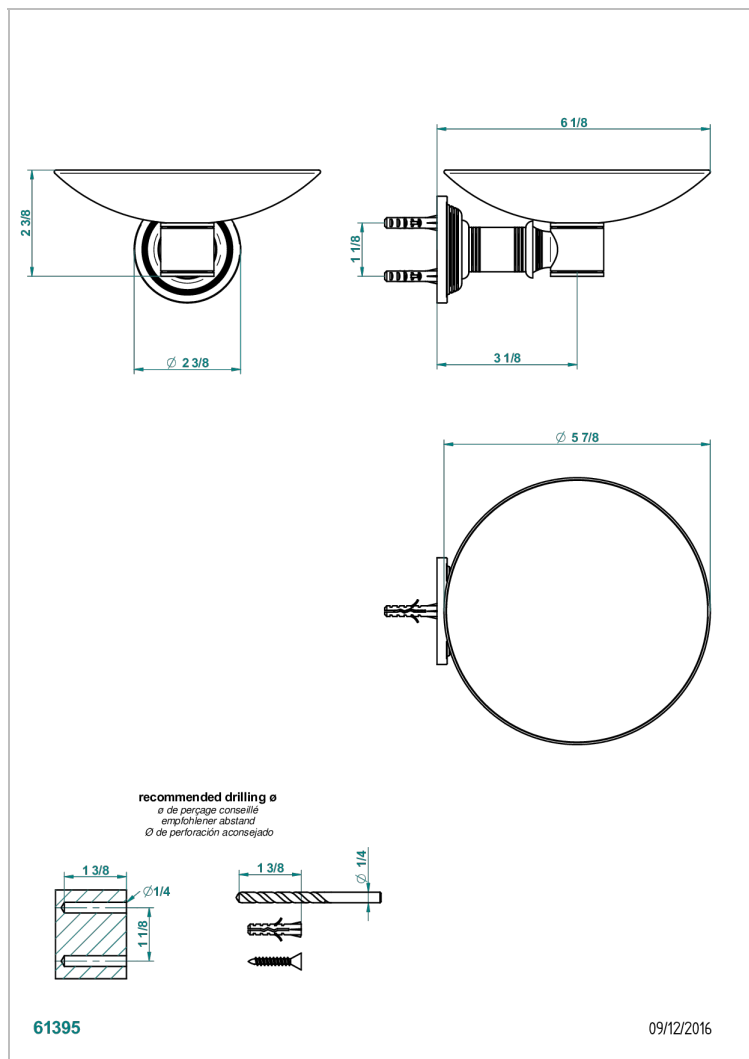

# WEST COAST WHITE ONYX WITH LEVER HANDLES

U9H-546GM

Soap dish, wall mounted, 6" diameter

THG<sup>®</sup>  
PARIS

## CHARACTERISTIC

- West Coast White Onyx with lever handles
- Soap dish, wall mounted, 6" diameter