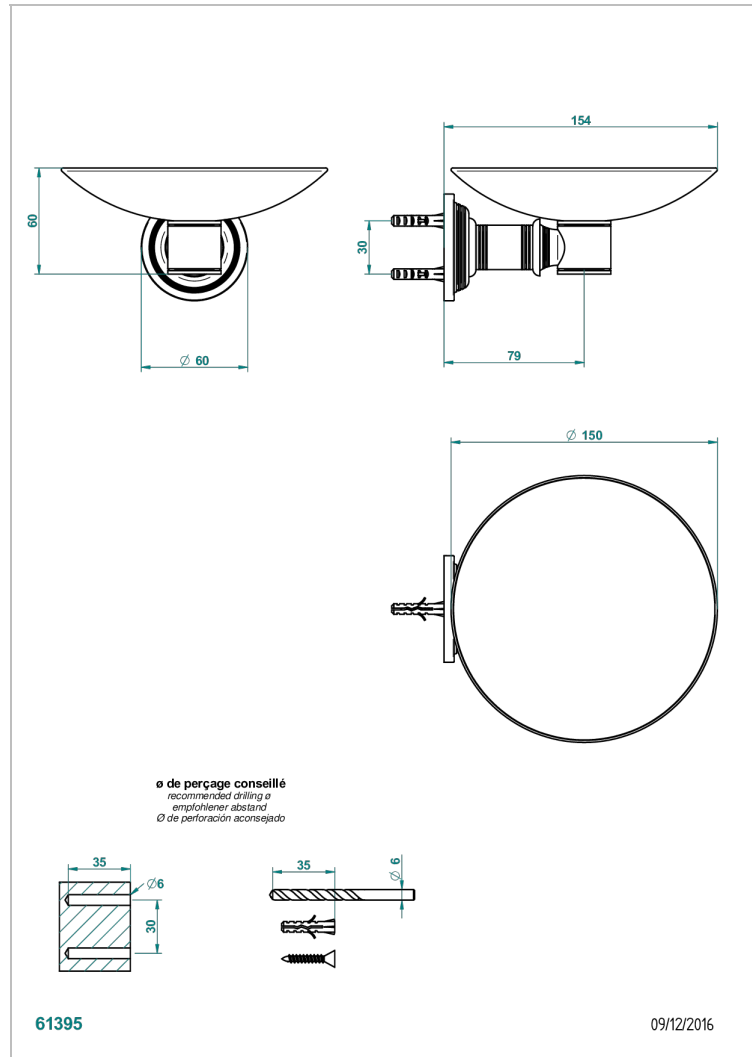

WEST COAST WHITE ONYX

U9G-546GM

Soap dish, wall mounted, 6" diameter

THG[®]
PARIS

CHARACTERISTIC

- West Coast White Onyx
- Soap dish, wall mounted, 6" diameter

AVAILABLE FINITIONS

Black ceram - D30
Blush PVD - H62
Brass color PVD - H49
Brown bronze color PVD - F33
Chrome polished - A02
Copper antique matt, coated - H07